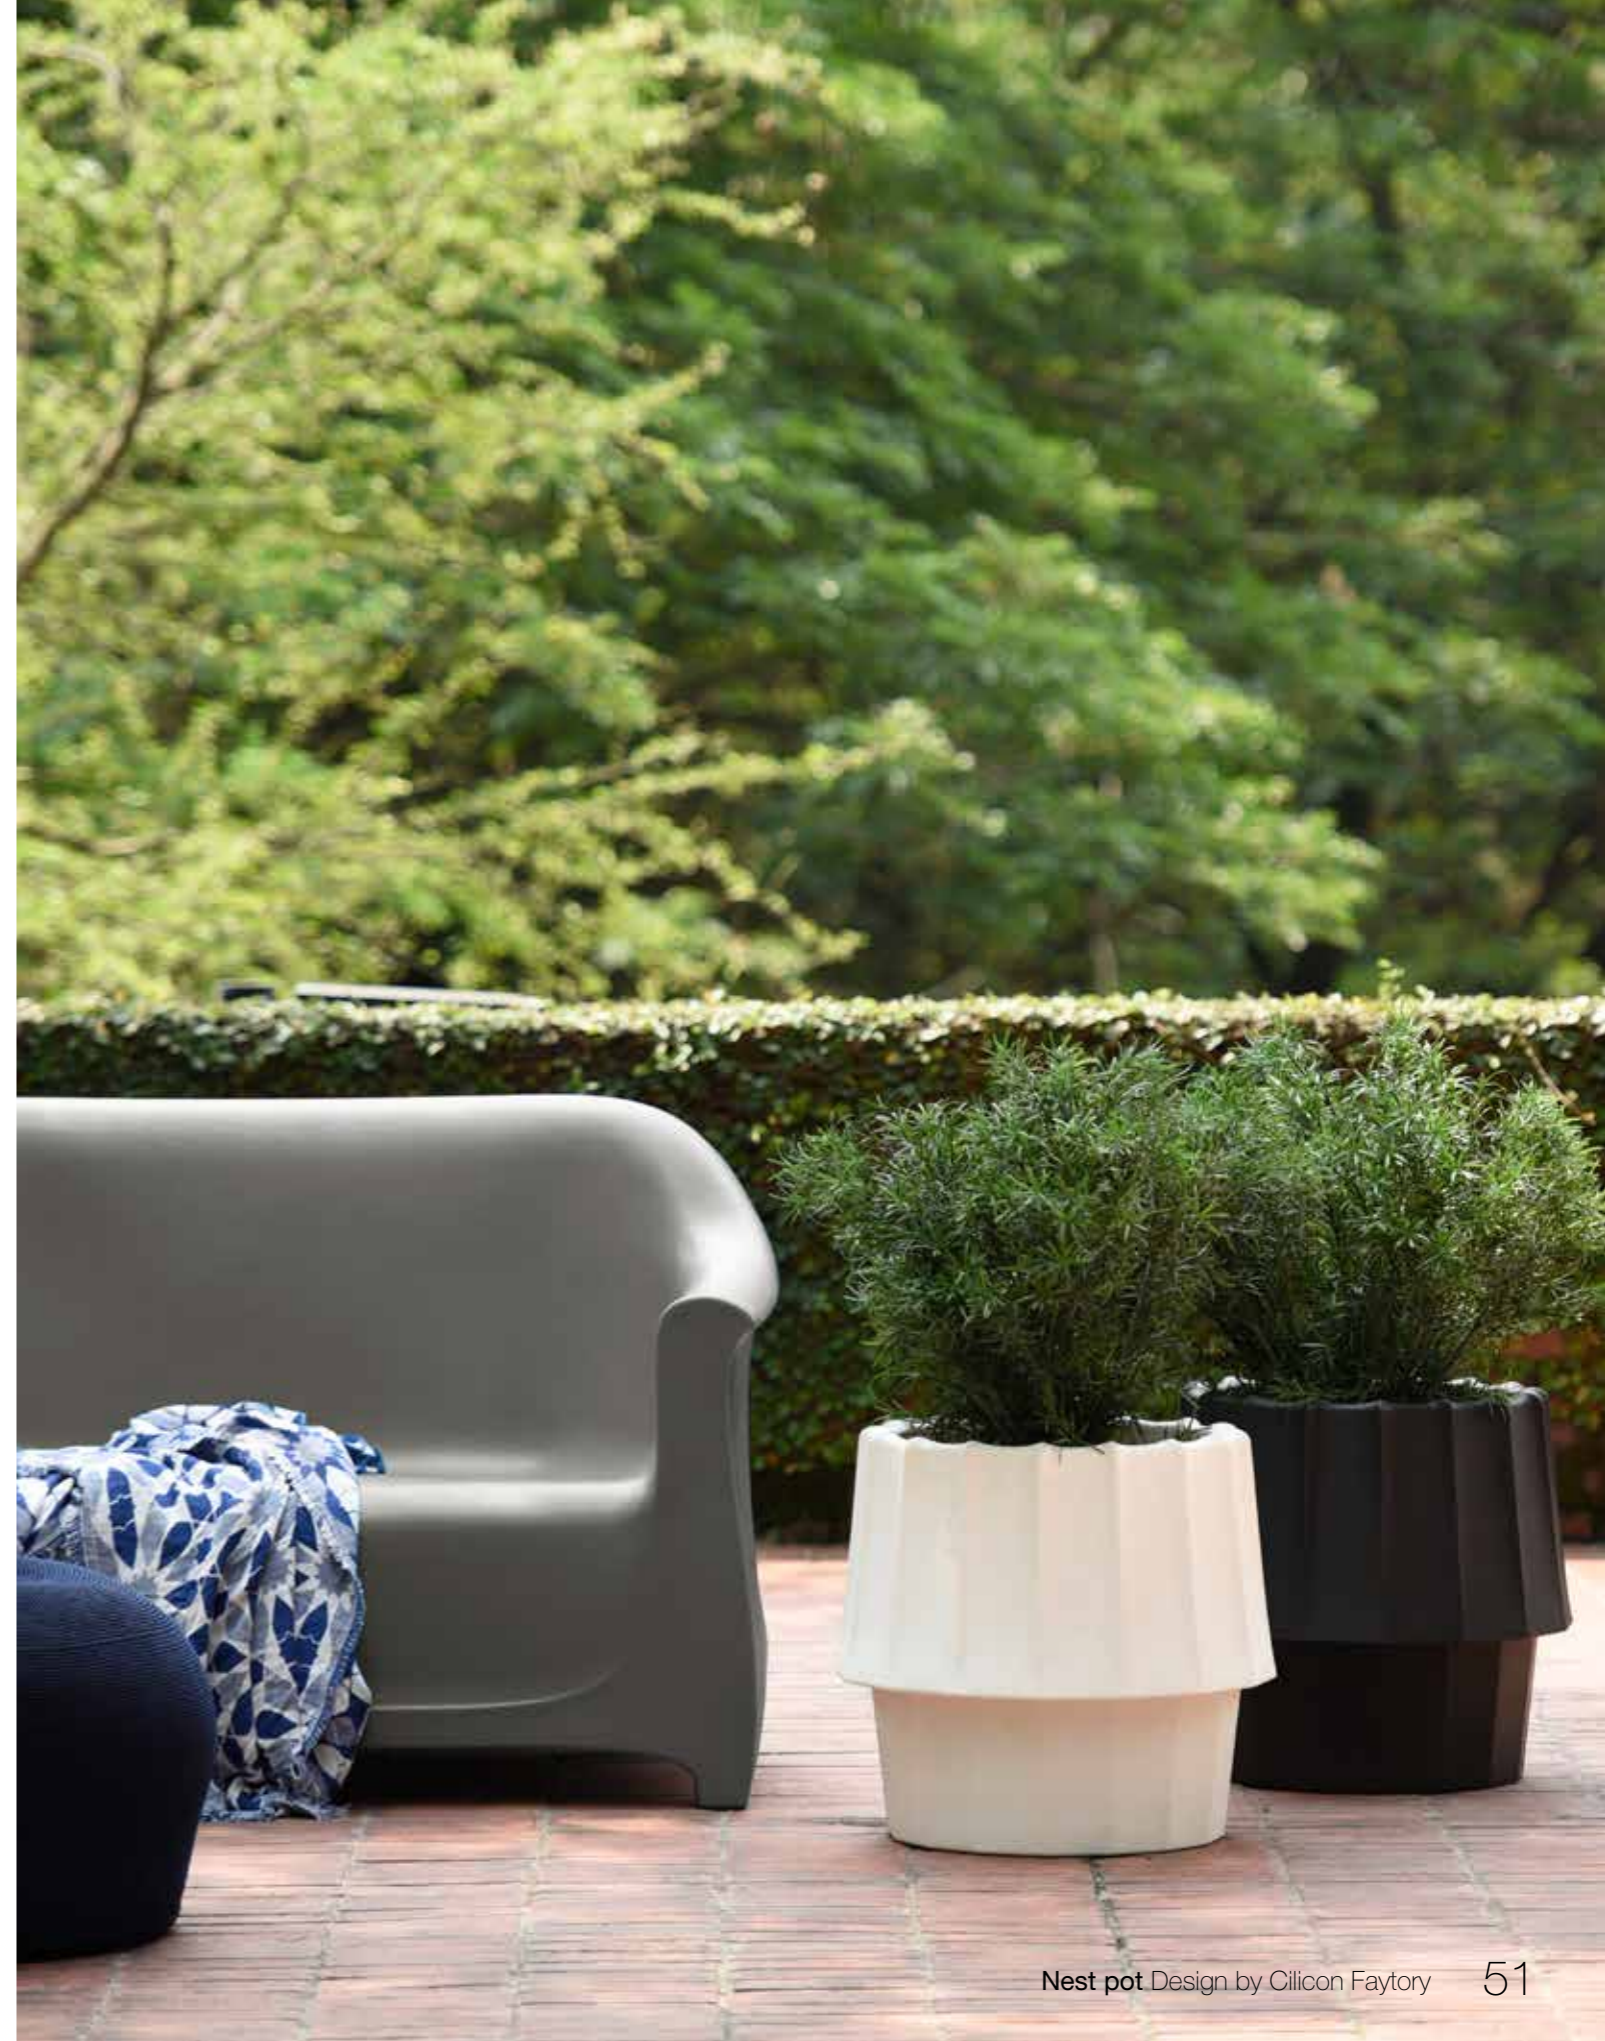

NEST

Design

An innovative series that blurs the boundary between classical art and aesthetic functionality. The spacious planters, designed for all weather conditions, can accommodate tropical and seasonal plants of varying sizes.

LLDPE Standard Colours