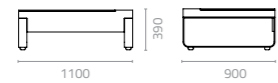

Attitude coffee table
W1100 x D900 x H390mm
Packing: 0.390m³, 1pc/ctn