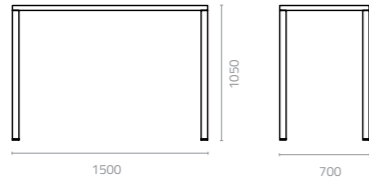

Emma bar table
W700x D1500 x H1050mm
Packing: 2.620m³, 10pcs/stack