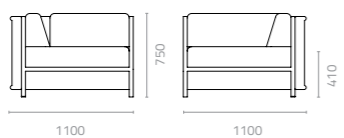

Sky corner unit
W1100 x D1100 x H750 x SH410mm
Packing: 1.150m³, 1pc/ctn