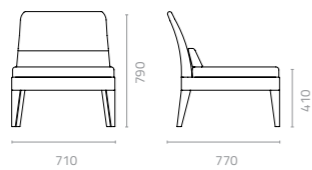

### PE Wicker Standard Colours

White Black Espresso Slate Grey Natural

Safari Brown

**Eva sofa**  
 W1390 x D770 x H790 x SH410mm  
 Packing: 1.260m<sup>3</sup>, 2pcs/ctn

**Eva lounge**  
 W710 x D770 x H790 x SH410mm  
 Packing: 0.670m<sup>3</sup>, 2pcs/ctn