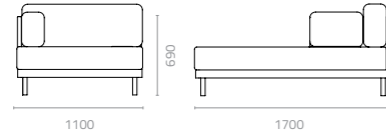

TCB lounge (left)
W1100 x D1700 x H690 x SH400mm
Packing: 1.408m³, 1pc/stack