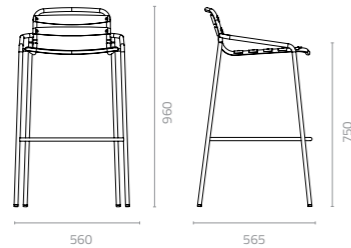

VERITAS

Design Enrique Martí

Veritas chair
W530 x D590 x H780 x SH450mm
Packing: 0.400m³, 4pcs/ctn
Stackable

Named after the Goddess of Truth in Roman mythology, the Veritas Chair truly gives ease a new meaning. The bigger proportions of this 'traditional terrace' styled chair oozes a feeling of roominess and generously adds to its comfort. The stackable Veritas Chair is the obvious choice for those who prefer their chair seat to be a little less snug. Made from mild steel with e-coating and outdoor powder coat, metal slats or Artwood slats, this affordable industrial vintage-styled chair is designed for shaded outdoor use and is available as Chair, Arm Chair and Barstool.

*Available in metal & Artwood

Standard Metal Colours

Veritas arm chair
W530 x D590 x H780 x SH450mm
Packing: 0.400m³, 4pcs/ctn
Stackable

Veritas barstool
W560 x D565 x H960 x SH750mm
Packing: 0.380m³, 1pc/ctn

Veritas Chair Patent : 201830062058.8
Veritas Arm Chair Patent : 201830063422.2

ELLIPSE & RAQUEL

Design Enrique Martí

Design Morten Georgsen

Despite its lightweight appearance, the Ellipse Chair is solid and strong. Constructed wholly of mild steel, this chair has an appreciably wider girth where the backrest joins the seat. The broad panels are also contoured just right to sturdily cradle even heavy-set persons. See it in a variety of interesting colours.

Ellipse chair with sled frame
W600 x D565 x H805 x SH445mm
Packing: 0.400m³, 4pcs/ctn
Stackable

Standard Metal Colours

Ellipse arm chair with sled frame
W600 x D565 x H805 x SH445mm
Packing: 0.300m³, 1pc/ctn