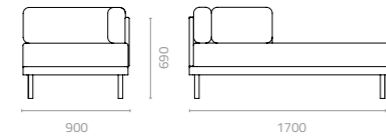

# TCB (THE CHINA BED)

Design Enrique Martí

**TCB lounge (left)**  
W1100 x D1700 x H690 x SH400mm  
Packing: 1.408m<sup>3</sup>, 1pc/stack

**TCB lounge (right)**  
W900 x D1700 x H690 x SH400mm  
Packing: 1.158m<sup>3</sup>, 1pc/stack