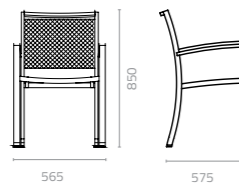

Emma flat wicker arm chair
W565 x D575 x H850mm
Packing: 0.500m³, 6pcs/ctn