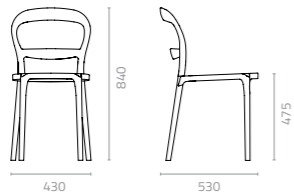

# HEATHER

**Heather chair with PP seat**  
 W430 x D530 x H840 x SH475mm  
 Packing: 0.288m<sup>3</sup>, 4pcs/ctn  
 Stackable

The Heather chair easily adapts to individual preferences merely by offering the same sturdy polypropylene frame in a range of colours combined with a choice of materials for the seat. Four different materials are available for the seat: polypropylene, wicker, artwood, and textylene.

## PP Standard Colours

**Heather chair with wicker seat**  
 W430 x D530 x H840 x SH475mm  
 Packing: 0.290m<sup>3</sup>, 4pcs/ctn  
 Stackable

**Heather chair with artwood seat**  
 W430 x D530 x H840 x SH475mm  
 Packing: 0.288m<sup>3</sup>, 4pcs/ctn  
 Stackable

**Heather chair with textylene seat**  
 W430 x D530 x H840 x SH475mm  
 Packing: 0.290m<sup>3</sup>, 4pcs/ctn  
 Stackable

Heather Chair Patent Number  
 Chair : 201330422872.3