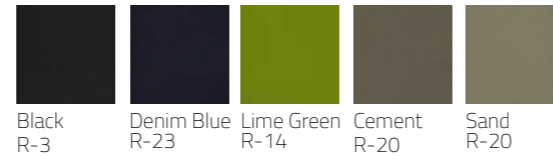

LLDPE Standard Colours

The Rumble Series has an element of fun about it. Manufactured using the rotational moulding process, the hardy bench and stool are highly suitable for heavy-duty indoor and outdoor use. Bright vibrant colours and rounded edges make this child-friendly series an ideal furniture solution in educational settings.