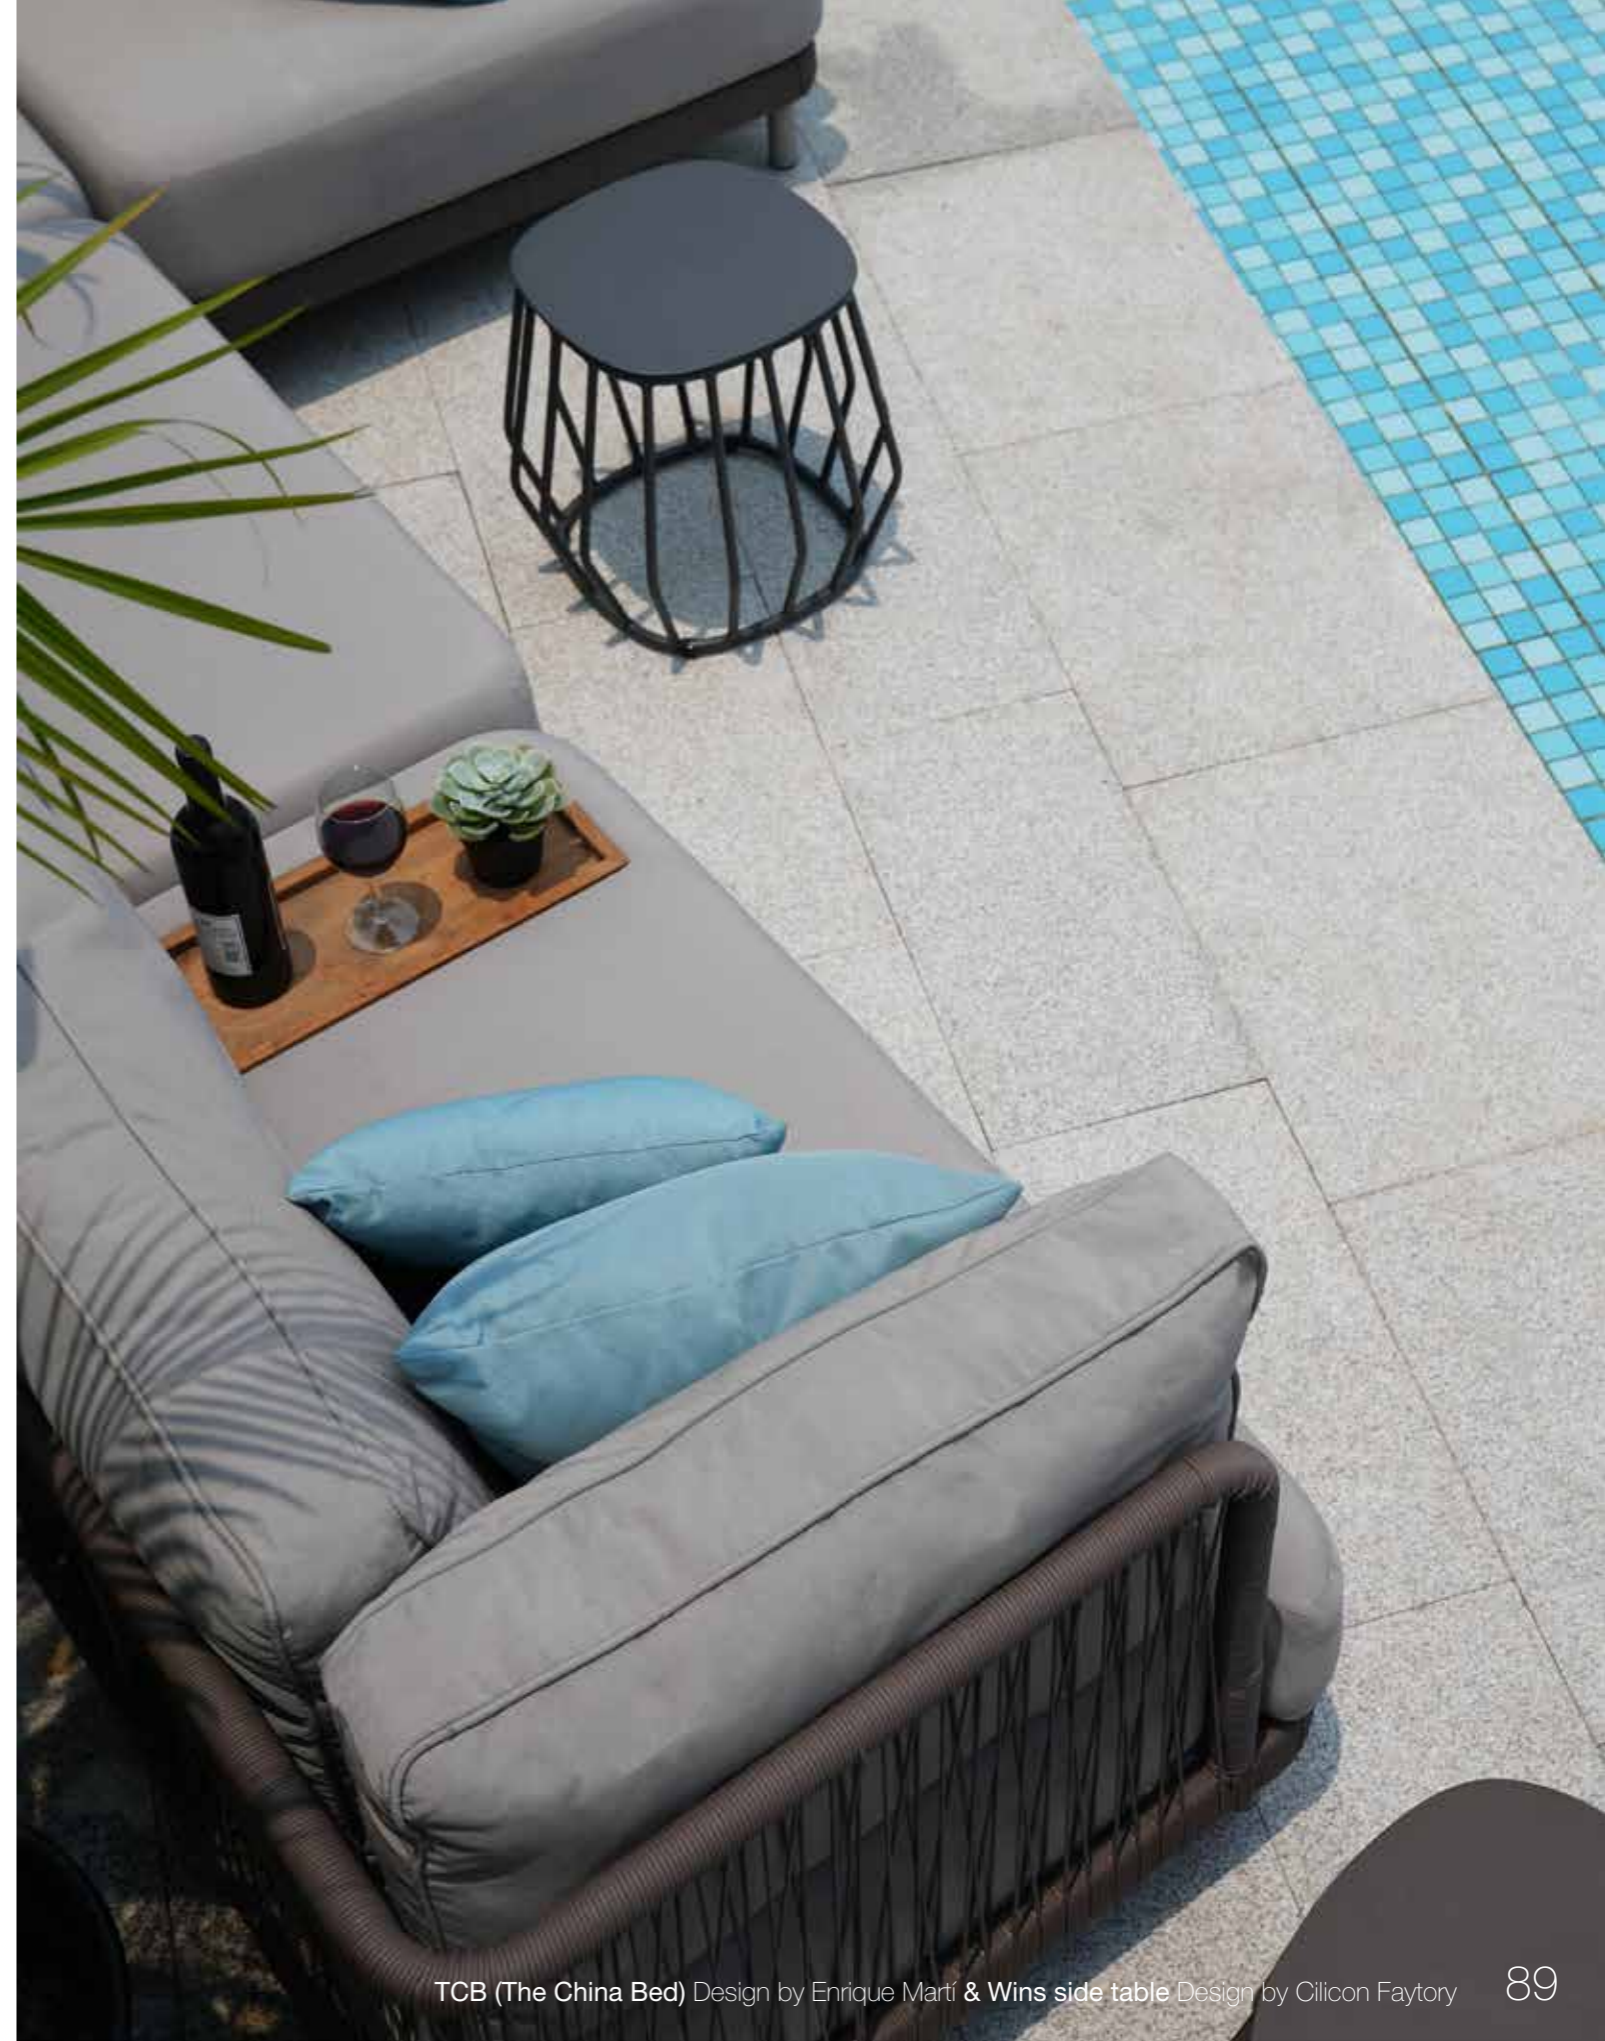

Woven

TCB (THE CHINA BED)

Design Enrique Martí

Talk about being luxuriously lazy in your back garden! Everything about The China Bed (TCB) recalls the indulgent ease of opium smokers on their beds in China's past. A sunshade keeps the sun from the eyes while one snoozes or reads and even getting up for a drink poses no problems. That's because TCB has a slightly sunken tray for holding a cup or glass. Corner units can be combined to form a two-seater.

Metal Standard Colours

Black M-1   Textured Brown M-8   Textured Grey M-7   White M-4