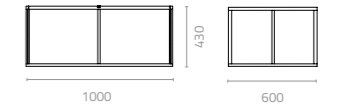

Ocean coffee table
W1000x D600x H430mm
Packing: 0.280m³, 1pc/ctn