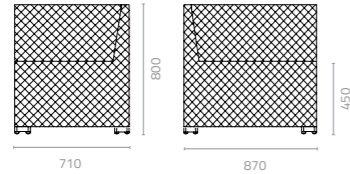

# OCEAN

**Ocean left module**  
W710 x D870x H800 x SH450mm  
Packing: 0.500m<sup>3</sup>, 1pc/ctn

Flat wicker distinguishes this series from the Ibiza Series for a totally different look. As a modular collection, different units can be combined or removed to fit the space available. Select a dominant colour for the base and an accent colour for the fabric to make the set an arresting showpiece.