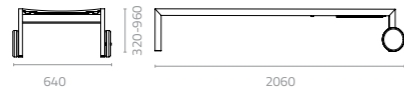

Nova Sunlounger
W640 x D2060 x H320 - 960mm
Packing: 0.630m³, 2pcs/stack