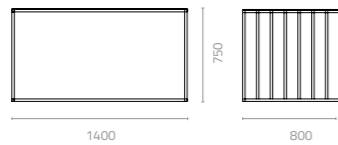

## Lorette table

W1400 x D800 x H750mm

Packing: 0.950m<sup>3</sup>, 2sets/1ctn

The Lorette's minimal and sustainable bench design is just the right piece for your outdoor and indoor seating needs. Choose from a series of matching table designs to suit your tastes. Leave the bench out for convenience or slot it under your chosen table to save space, keeping your area neat and tidy.