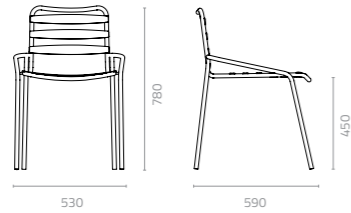

# VERITAS

Design Enrique Martí

**Veritas chair**  
W530 x D590 x H780 x SH450mm  
Packing: 0.400m<sup>3</sup>, 4pcs/ctn  
Stackable

Named after the Goddess of Truth in Roman mythology, the Veritas Chair truly gives ease a new meaning. The bigger proportions of this 'traditional terrace' styled chair oozes a feeling of roominess and generously adds to its comfort. The stackable Veritas Chair is the obvious choice for those who prefer their chair seat to be a little less snug. Made from mild steel with e-coating and outdoor powder coat, metal slats or Artwood slats, this affordable industrial vintage-styled chair is designed for shaded outdoor use and is available as Chair, Arm Chair and Barstool.