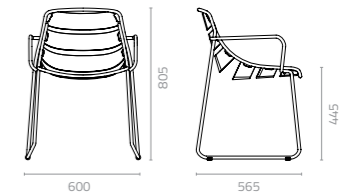

# ELLIPSE & RAQUEL

Design Enrique Martí

Design Morten Georgsen

Despite its lightweight appearance, the Ellipse Chair is solid and strong. Constructed wholly of mild steel, this chair has an appreciably wider girth where the backrest joins the seat. The broad panels are also contoured just right to sturdily cradle even heavy-set persons. See it in a variety of interesting colours.

**Ellipse chair with sled frame**  
W600 x D565 x H805 x SH445mm  
Packing: 0.400m<sup>3</sup>, 4pcs/ctn  
Stackable

## Standard Metal Colours

**Ellipse arm chair with sled frame**  
W600 x D565 x H805 x SH445mm  
Packing: 0.300m<sup>3</sup>, 1pc/ctn

The Raquel Chair draws its inspiration from the mesh and oval shape of a badminton racquet head and adds a dash of daintiness to the design. With its shapely backrest, curvaceous wide-bottomed seat and rounded edges, Raquel oozes feminine appeal and is a joy to behold. The covered-outdoor chair is upholstered in Sunproof outdoor fabric and its mild steel frame is e-coated with outdoor epoxy.