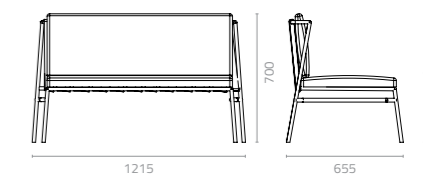

Baboso 2 seater
W1215x D655 x H700 x SH4 15mm
Packing: 0.540m³, 1pcs/ctn
Aluminium & outdoor fabric