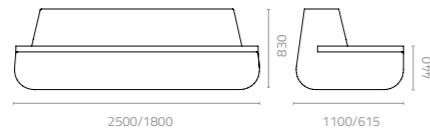

Snake ottoman

W2050 x D1000 x H440mm
W1200 x D500 x H440mm
Packing: 4.700m³, 5pcs/stack