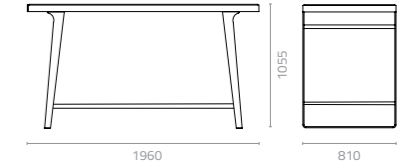

## Metal Standard Colours

**Kino dining table**  
W1600 x D800 x H750mm  
Packing: 0.270m<sup>3</sup>, 1pc/ctn

**Kino bar table**  
W1960 x D810 x H1055mm  
Packing: 0.550m<sup>3</sup>, 1pc/ctn

Kino Dining Table Patent: 201230269977.5