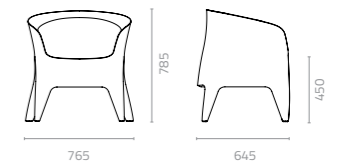

**Pinch 1-seater sofa**  
W855 x D815 x H880 x SH400mm  
Packing: 0.640m<sup>3</sup>, 1pc/ctn

## LLDPE Standard Colours

**Pinch 2-seater sofa**  
W1425 x D815 x H880 x SH400mm  
Packing: 1.060m<sup>3</sup>, 1pc/ctn

**Obie arm chair**  
W765 x D645 x H785 x SH450mm  
Packing: 0.430m<sup>3</sup>, 1pc/ctn