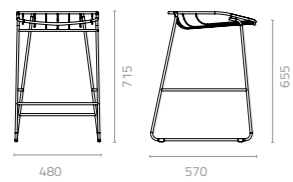

Basket couter stool

W480 x D570 x H715 x SH655mm
Packing: 0.230m³, 1pc/ctn