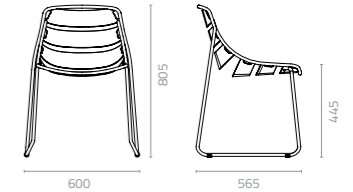

# ELLIPSE & RAQUEL

Design Enrique Martí

Design Morten Georgsen

Despite its lightweight appearance, the Ellipse Chair is solid and strong. Constructed wholly of mild steel, this chair has an appreciably wider girth where the backrest joins the seat. The broad panels are also contoured just right to sturdily cradle even heavy-set persons. See it in a variety of interesting colours.

**Ellipse chair with sled frame**  
W600 x D565 x H805 x SH445mm  
Packing: 0.400m<sup>3</sup>, 4pcs/ctn  
Stackable

## Standard Metal Colours

**Ellipse arm chair with sled frame**  
W600 x D565 x H805 x SH445mm  
Packing: 0.300m<sup>3</sup>, 1pc/ctn

The Raquel Chair draws its inspiration from the mesh and oval shape of a badminton racquet head and adds a dash of daintiness to the design. With its shapely backrest, curvaceous wide-bottomed seat and rounded edges, Raquel oozes feminine appeal and is a joy to behold. The covered-outdoor chair is upholstered in Sunproof outdoor fabric and its mild steel frame is e-coated with outdoor epoxy.