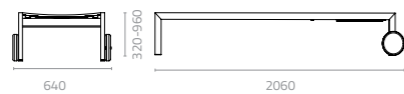

Como sunlounger
W640 x D2060 x H320 - 960mm
Packing: 0.630m³, 2pcs/stack