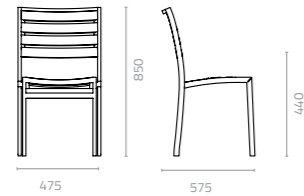

Sandy chair
W475 x D575 x H850 x SH440mm
Packing: 0.400m³, 6pc/ctn