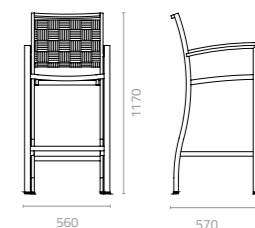

## Aluminium Standard Colours

**Emma textylene barstool**  
W475 x D575 x H1170mm  
Packing: 0.410m<sup>3</sup>, 1pc/ctn

**Emma textylene arm barstool**  
W560 x D570 x H1170mm  
Packing: 0.450m<sup>3</sup>, 1pc/ctn

**Emma flat wicker barstool**  
W475 x D575 x H1170mm  
Packing: 0.410m<sup>3</sup>, 1pc/ctn

**Emma flat wicker arm barstool**  
W560 x D570 x H1170mm  
Packing: 0.450m<sup>3</sup>, 1pc/ctn