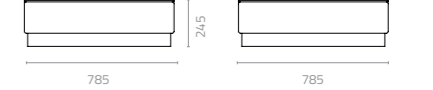

## PE Wicker Standard Colours

White Black Espresso Slate Grey Natural

Safari Brown

**Mediterranean side table**  
W1090 x D685 x H245mm  
Packing: 0.095m<sup>3</sup>, 2ctn/set

**Mediterranean coffee table**  
W785 x D785 x H245mm  
Packing: 0.202m<sup>3</sup>, 2ctn/set