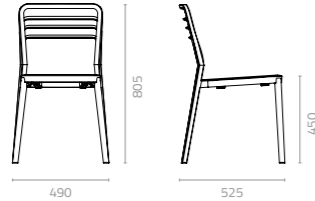

## Louvre chair

W490 x D525 x H805 x SH450mm

Packing: 0.270m<sup>3</sup>, 4pcs/ctn

Stackable