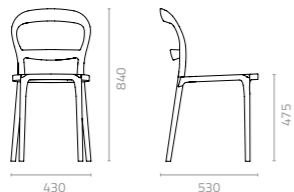

# HEATHER

**Heather chair with PP seat**  
 W430 x D530 x H840 x SH475mm  
 Packing: 0.288m<sup>3</sup>, 4pcs/ctn  
 Stackable

The Heather chair easily adapts to individual preferences merely by offering the same sturdy polypropylene frame in a range of colours combined with a choice of materials for the seat. Four different materials are available for the seat: polypropylene, wicker, artwood, and textylene.

## PP Standard Colours

**Heather chair with wicker seat**  
 W430 x D530 x H840 x SH475mm  
 Packing: 0.290m<sup>3</sup>, 4pcs/ctn  
 Stackable

**Heather chair with artwood seat**  
 W430 x D530 x H840 x SH475mm  
 Packing: 0.288m<sup>3</sup>, 4pcs/ctn  
 Stackable