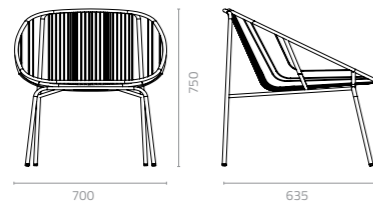

Algieba lounge

W700 x D635 x H750mm
Packing: 0.350m³, 2pcs/ctn