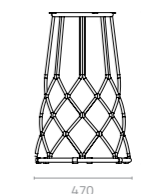

## Metal Standard Colours

Black  
M-1

Textured  
Brown  
M-8

Textured  
Grey  
M-7

White  
M-4

**Kanpai coffee table**  
Ø300/330 x H360/480mm  
Packing: 0.120/0.100m<sup>3</sup>, 1set/2ctns

**Kanpai table**  
Ø470 x H720mm  
Packing: 0.200m<sup>3</sup>, 1set/2ctns