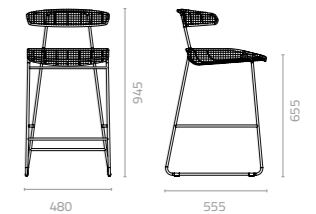

Basket counter barstool

W480 x D555 x H945 x SH655mm
Packing: 0.290m³, 1pc/ctn