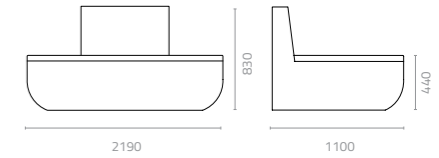

## PE Wicker Standard Colours

White Black Espresso Slate Grey Natural

Safari Brown

**Snake semi circular sofa**  
W2190 x D1100 x H830 x SH440mm  
Packing: 6.400m<sup>3</sup>, 2pcs/stack

**Snake centre sofa**  
W600 x D815 x H830 x SH440mm  
Packing: 0.700m<sup>3</sup>, 2pcs/stack