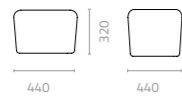

Matryoshka child 2 chair
W440 x D440 x H320mm
Packing: 0.140m³, 1pc/stack