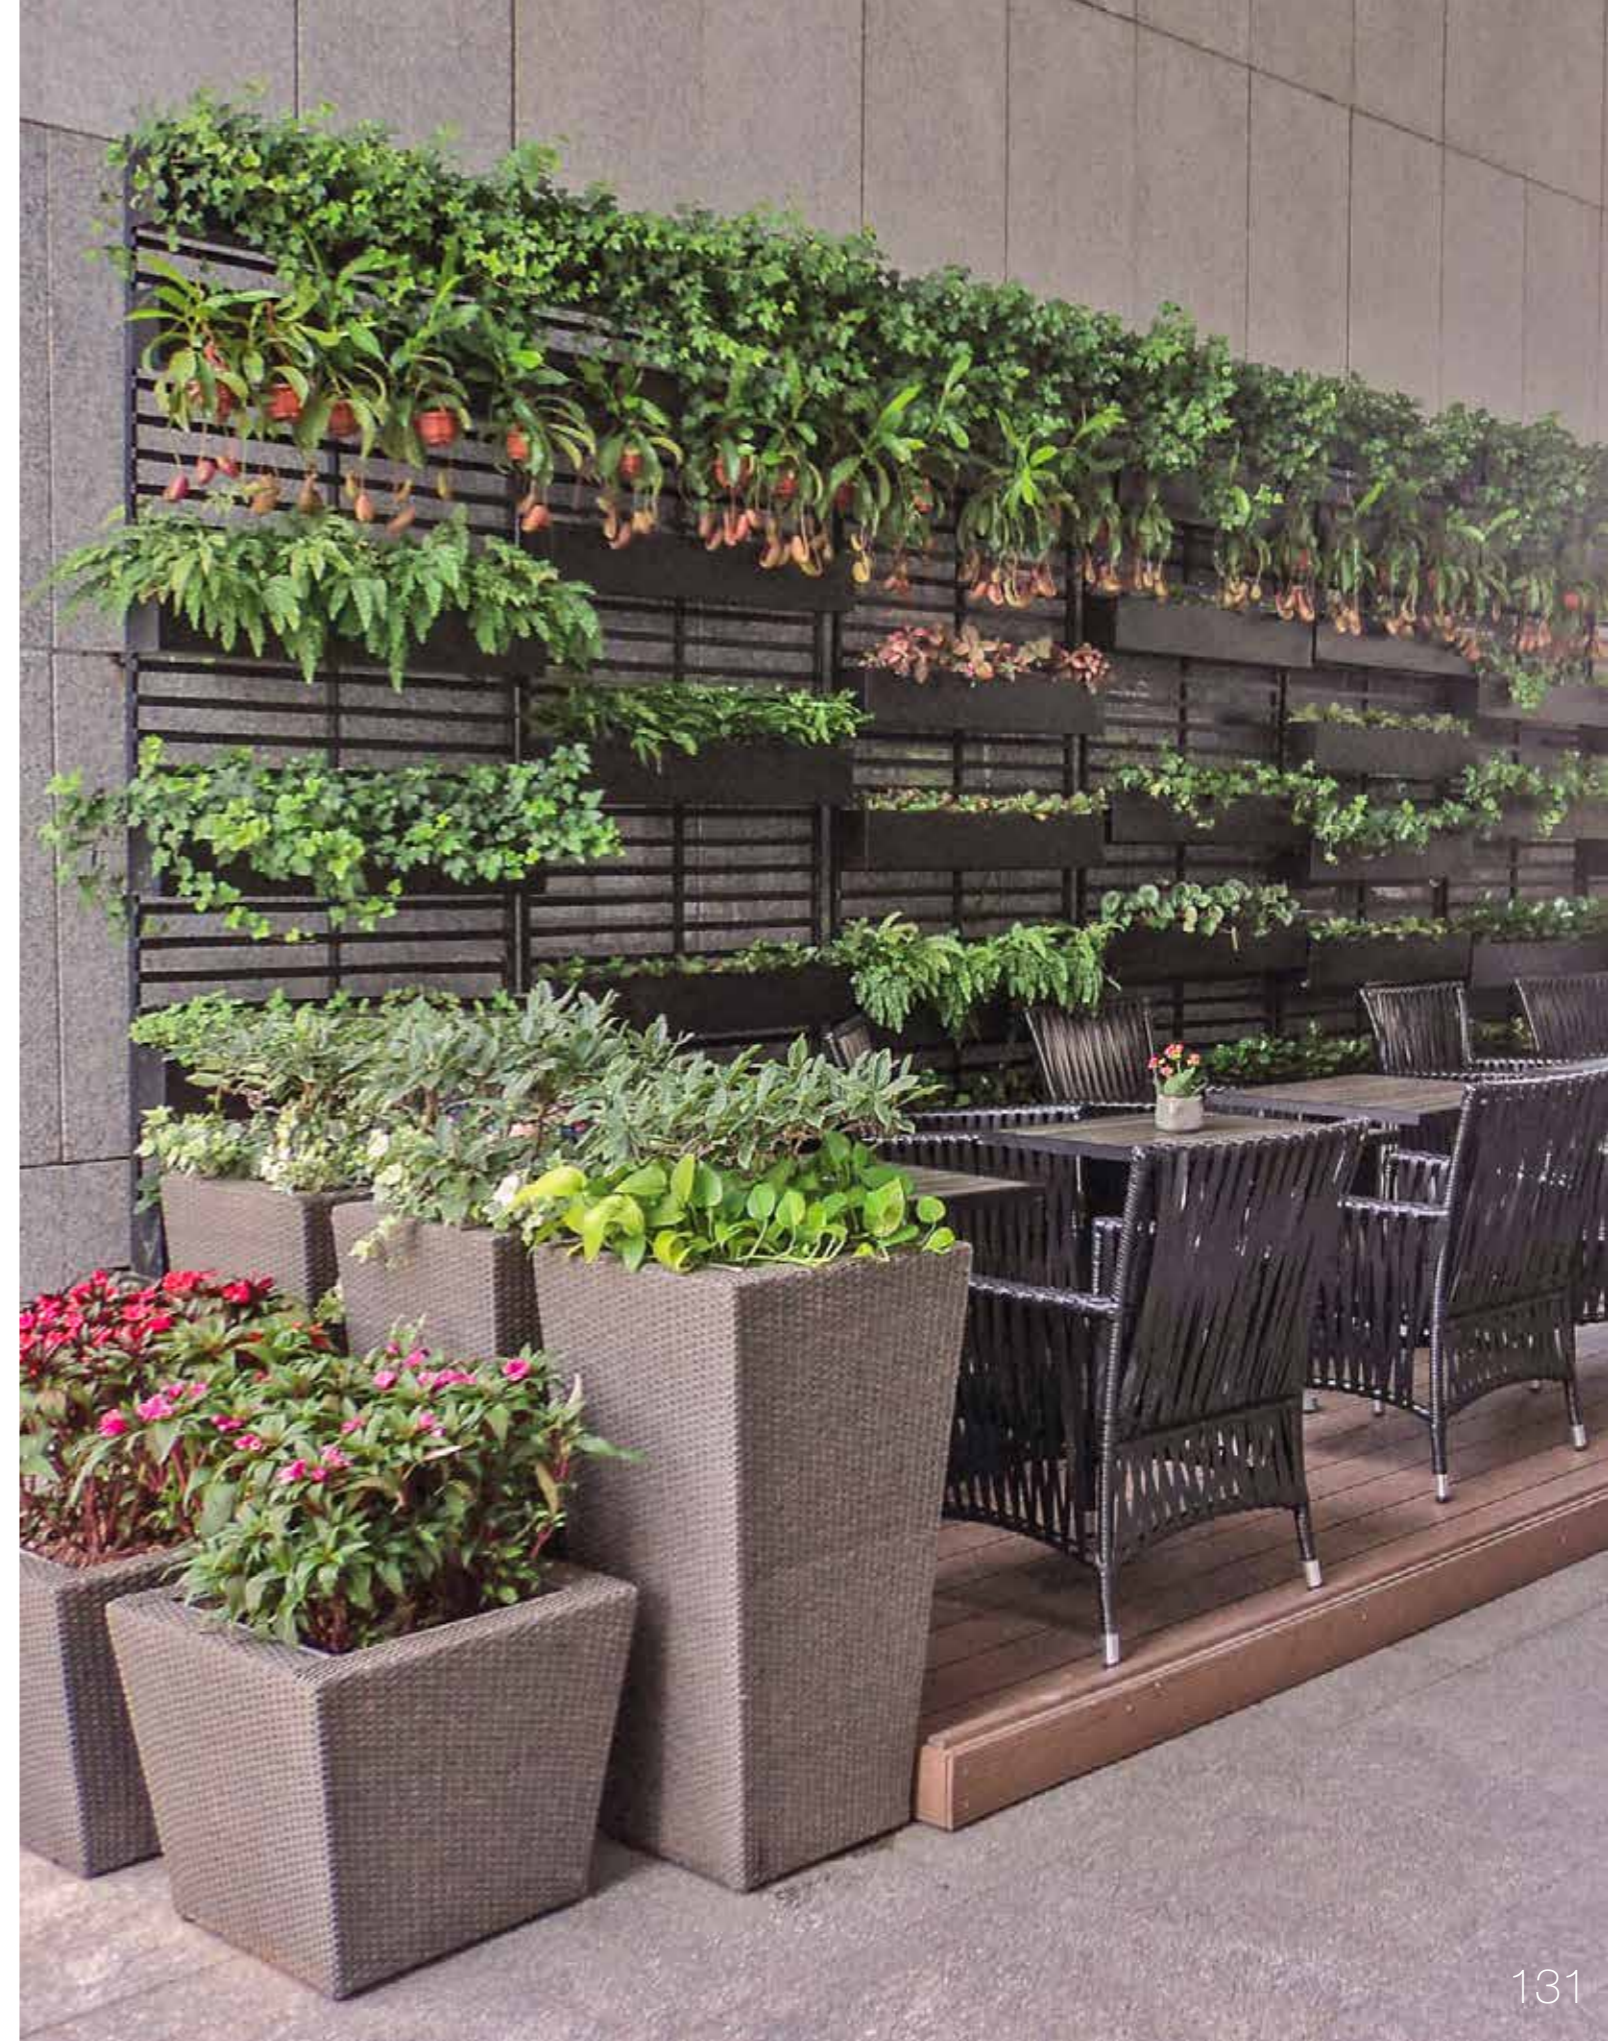

KUTA

The Kuta basket clearly adds a touch of class to any potted plant. Made of flat wicker on an aluminium frame, the basket is weather-resistant and can be placed either indoors or outdoors. It is available in four sizes of various heights and widths as well as in a range of colours.

PE Wicker Standard Colours