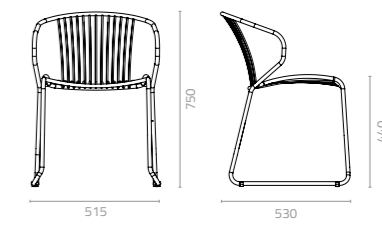

Bag chair
W515 x D530 x H750 x SH440mm
Packing: 0.487m³, 4pcs/ctn
Stackable