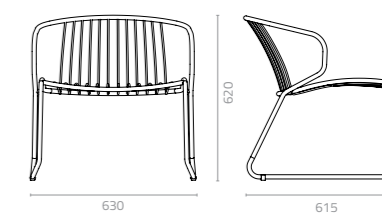

## Metal Standard Colours

**Bag chair**  
 W515 x D530 x H750 x SH440mm  
 Packing: 0.487m<sup>3</sup>, 4pcs/ctn  
 Stackable

**Bag lounge**  
 W630 x D615 x H620mm  
 Packing: 0.260m<sup>3</sup>, 2pcs/ctn