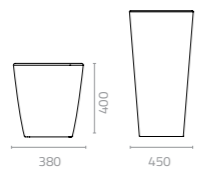

Splendour round
Ø380 x H400mm
Packing: 0.060m³, 1pc/ctn

Ø450 x H880mm
Packing: 0.162m³, 1pc/ctn