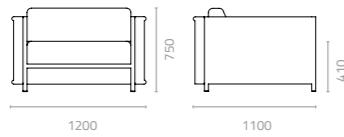

Sky 1-seater sofa
W1200 x D1100 x H750 x SH410mm
Packing: 1.260m³, 1pc/ctn