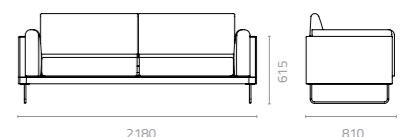

Moel 3-seater sofa
W2180 x D810 x H615 x SH400mm
Packing: 1.197m³, 1pc/stack