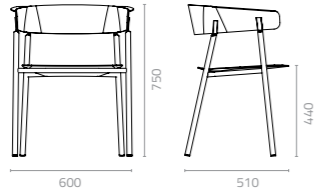

## Malena chair

W600 x D510 x H750 x SH440mm

Packing: 0.35m<sup>3</sup>, 2pcs/ctn

There is a down-to-earth feel about the Malena chair that gives it a timeless quality. This powder-coated fully aluminium chair is light, strong, durable and comfortable. Its practical flavour, coupled with the distinctive industrial look and a range of fun colours, makes this chair the right pick for both indoor and outdoor environments, either by itself or as part of a collection.