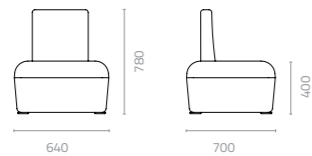

# MATRYOSHKA

Design Danny Fang

**Matryoshka papa chair**  
W800 x D730 x H810 x SH430mm  
Packing: 0.35m<sup>3</sup>, 1pc/stack

**Matryoshka mama chair**  
W640 x D700 x H780 x SH400mm  
Packing: 0.180m<sup>3</sup>, 1pc/stack