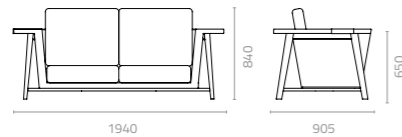

Neo 2-seater sofa
W1940 x D905 x H840 x SH390mm
Packing: 1.253m³, 1pc/stack