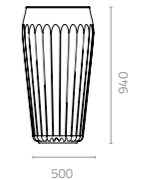

## LLDPE Standard Colours

**Fin vase**  
Ø550 x H465mm  
Packing: 0.160m<sup>3</sup>, 1pc/ctn

**Fin vase with seat**  
W1090 x D660 x H470mm  
Packing: 0.350m<sup>3</sup>, 1pc/ctn

**Fin vase tall**  
Ø500 x H940mm  
Packing: 0.280m<sup>3</sup>, 1pc/ctn