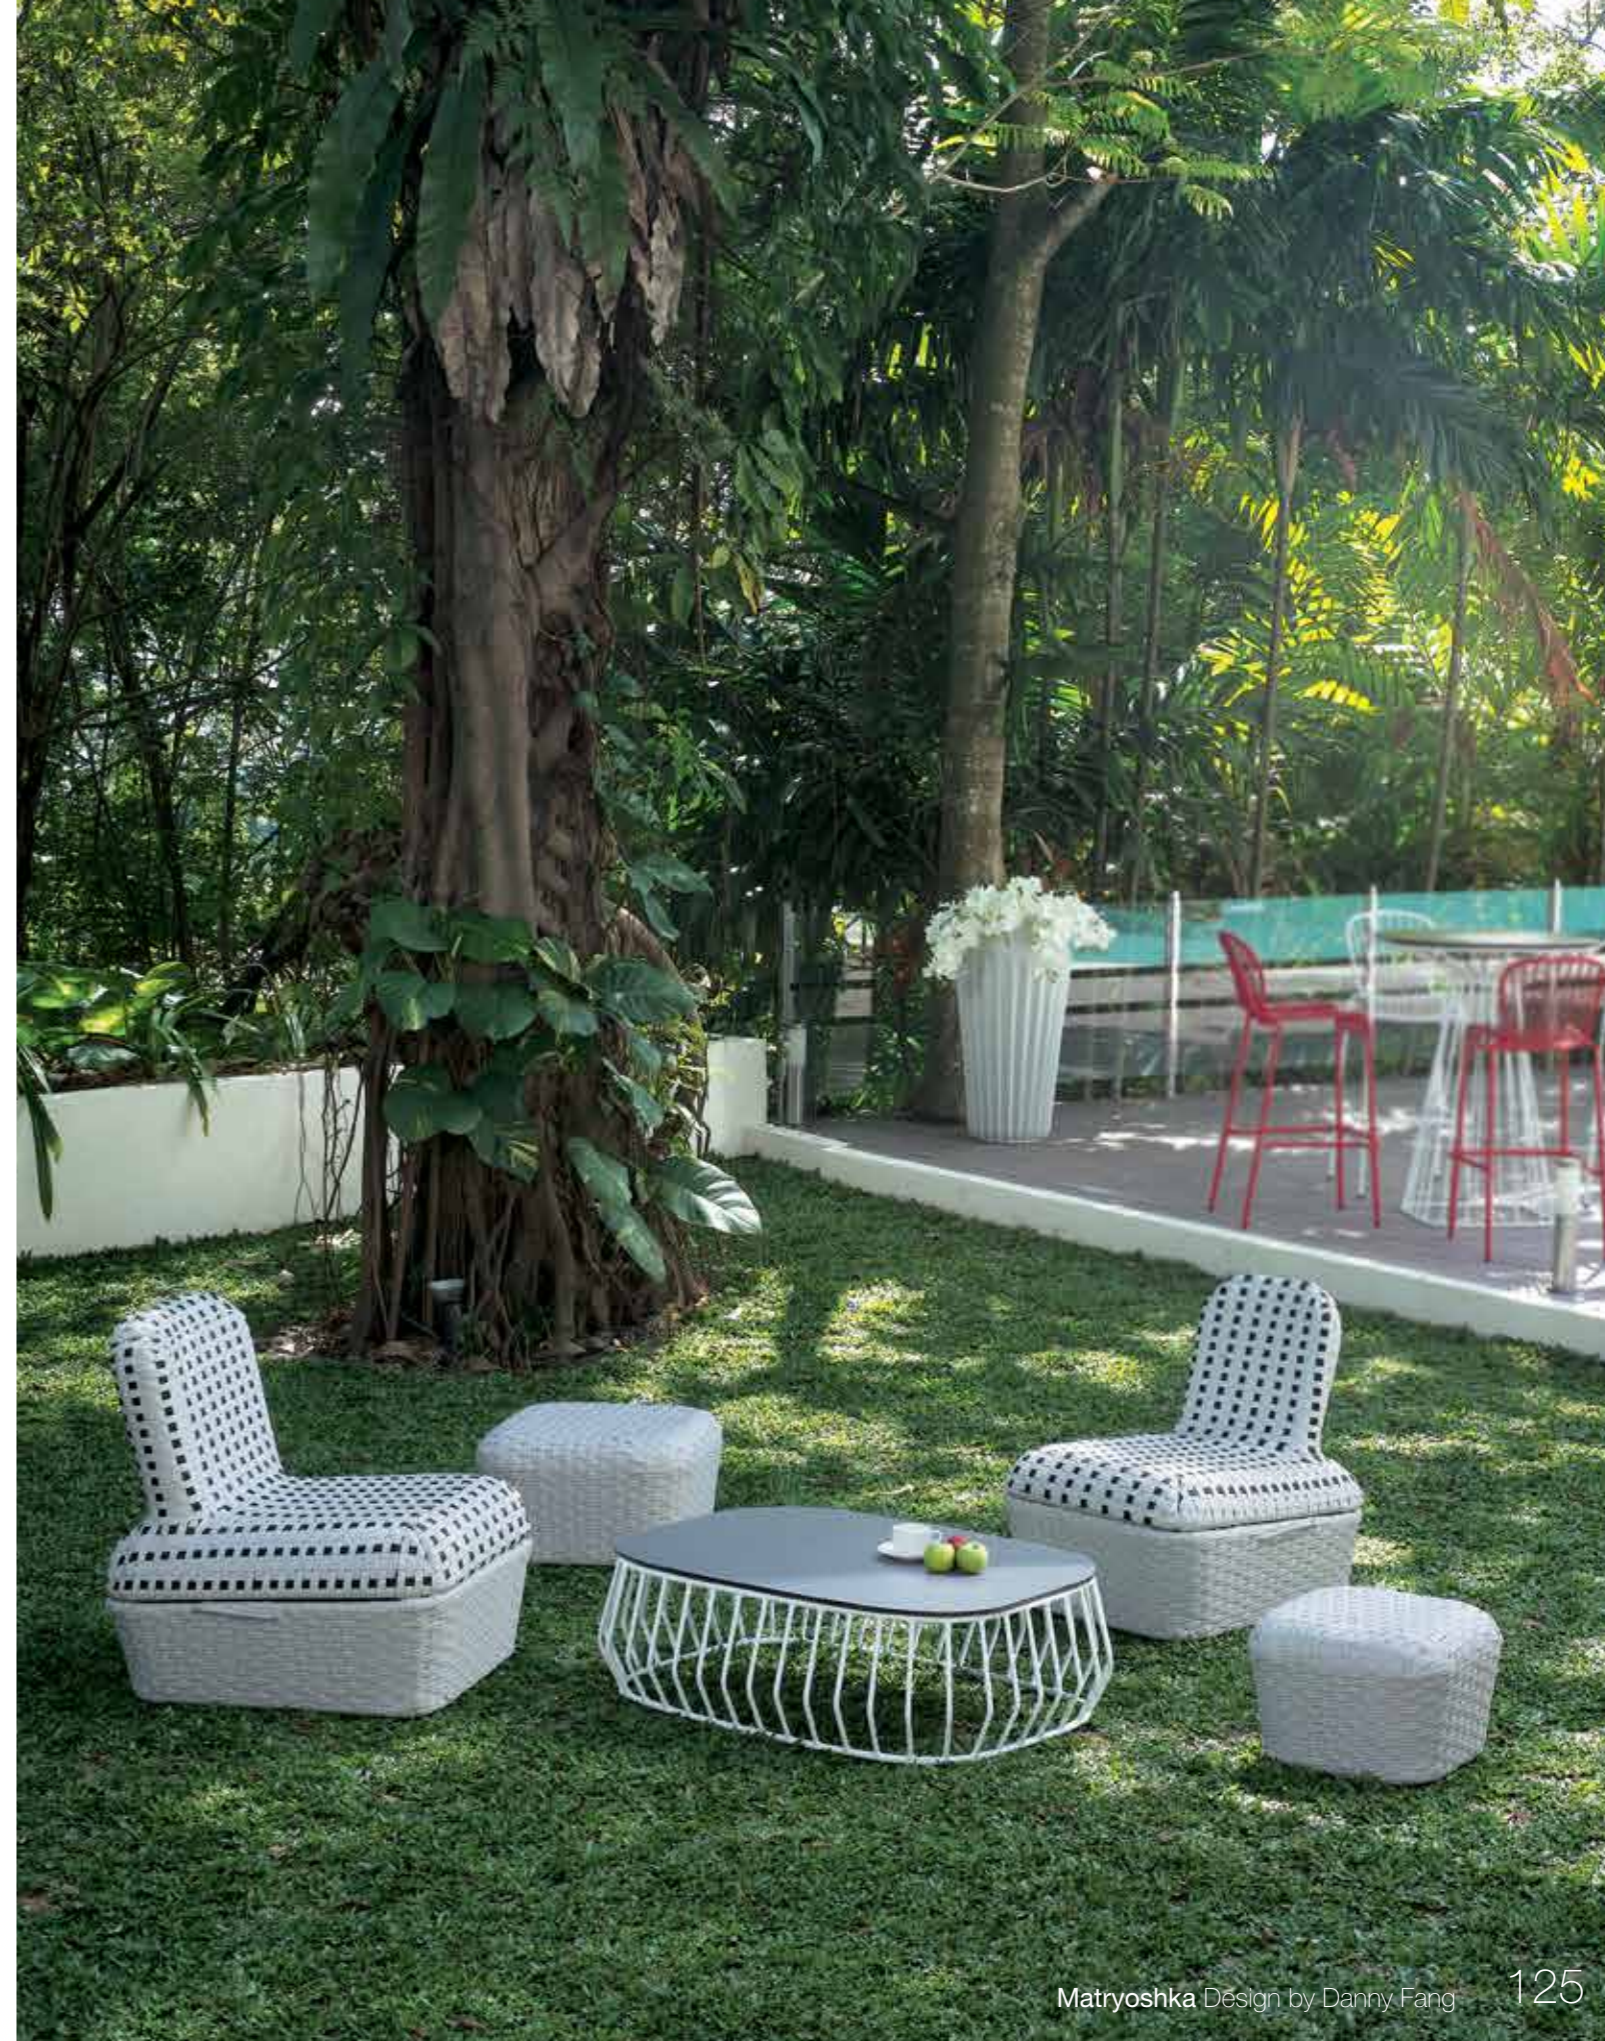

Woven

MATRYOSHKA

Design Danny Fang

Inspired by the Russian Matryoshka dolls, this family of four is born out of one. When all four pieces are on display, the seats of the two bigger pieces also doubles as storage. Space savers, these playful yet functional furniture pieces are as unique as they are comfortable.

PE Wicker Standard Colours

White Black