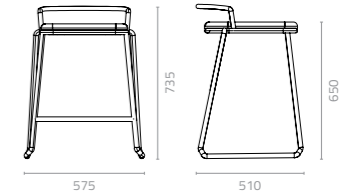

Madeleine stool

W575 x D510 x H735 x SH650mm
Packing: 0.250m³, 1pcs/ctn