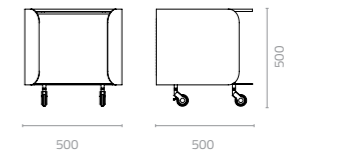

Vienna side table
Ø500 x H500mm
Packing: 0.166m³, 2ctn/set