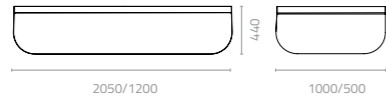

Snake cocktail table

Ø1040 x H470mm
Ø700 x H470mm
Packing: 2.120m³, 4pcs/stack