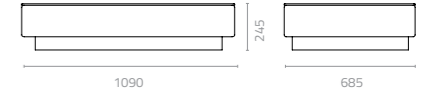

## PE Wicker Standard Colours

White Black Espresso Slate Grey Natural

Safari Brown

**Mediterranean side table**  
W1090 x D685 x H245mm  
Packing: 0.095m<sup>3</sup>, 2ctn/set

**Mediterranean coffee table**  
W785 x D785 x H245mm  
Packing: 0.202m<sup>3</sup>, 2ctn/set