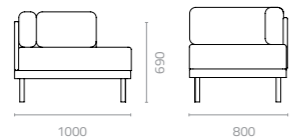

TCB sofa (right)
W1000 x D800 x H690 x SH400mm
Packing: 0.616m³, 1pc/stack