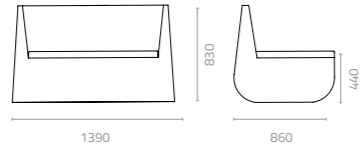

# SNAKE

Design Danny Fang

**Snake inner corner sofa**  
W1390 x D860 x H830 x SH440mm  
Packing: 3.400m<sup>3</sup>, 2pcs/stack

There is something inviting about furniture that features graceful flowing curves, especially when arranged harmoniously together. The modular Snake Series beckons temptingly with a cosy flat wicker love seat that partners a matching ottoman and cocktail table. This aluminium-framed collection is ideal for lounge and waiting areas and in corporate environments.