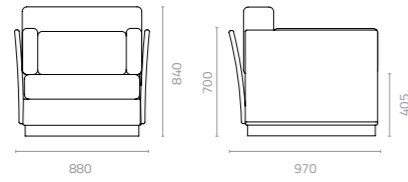

Mediterranean 1-seater sofa
W880 x D970 x H840 x SH405mm
Packing: 0.664m³, 1pc/ctn