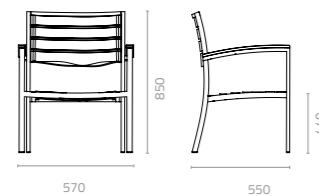

## Aluminium Standard Colours

**Sandy arm chair**  
W570 x D550 x H850 x SH440mm  
Packing: 0.500m<sup>3</sup>, 6pc/ctn

**Sandy barstool**  
W475 x D575 x H1170mm  
Packing: 0.400m<sup>3</sup>, 1pc/ctn

**Sandy arm barstool**  
W560 x D575 x H1170mm  
Packing: 0.450m<sup>3</sup>, 1pc/ctn