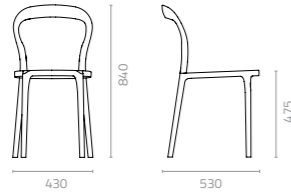

**Parker chair with artwood seat**  
 W430 x D530 x H880 x SH475mm  
 Packing: 0.274m<sup>3</sup>, 4pcs/ctn  
 Stackable

**Parker chair with textylene seat**  
 W430 x D530 x H880 x SH475mm  
 Packing: 0.270m<sup>3</sup>, 4pcs/ctn  
 Stackable

Parker Chair Patent Number  
 Chair : 201330422871.9  
 Frame : 201330422870.4

# MELROSE

**Melrose chair with PP seat**  
 W430 x D530 x H840 x SH475mm  
 Packing: 0.288m<sup>3</sup>, 4pcs/ctn  
 Stackable

**Melrose chair with wicker seat**  
 W430 x D530 x H840 x SH475mm  
 Packing: 0.290m<sup>3</sup>, 4pcs/ctn  
 Stackable

**Melrose chair with artwood seat**  
 W430 x D530 x H840 x SH475mm  
 Packing: 0.288m<sup>3</sup>, 4pcs/ctn  
 Stackable

**Melrose chair with textile seat**  
 W430 x D530 x H840 x SH475mm  
 Packing: 0.290m<sup>3</sup>, 4pcs/ctn  
 Stackable