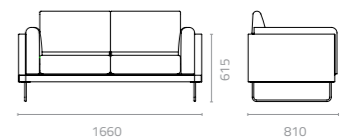

Moel 2-seater sofa
W1660 x D810 x H615 x SH400mm
Packing: 0.916m³, 1pc/stack