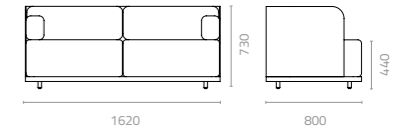

Vienna 2-seater sofa
W1620 x D800 x H730 x SH440mm
Packing: 1.090m³, 1pc/ctn