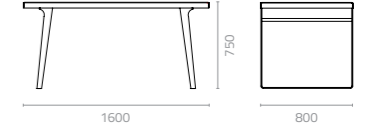

Kino dining table
W1600 x D800 x H750mm
Packing: 0.270m³, 1pc/ctn