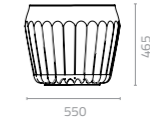

## LLDPE Standard Colours

**Fin vase**  
Ø550 x H465mm  
Packing: 0.160m<sup>3</sup>, 1pc/ctn

**Fin vase with seat**  
W1090 x D660 x H470mm  
Packing: 0.350m<sup>3</sup>, 1pc/ctn

**Fin vase tall**  
Ø500 x H940mm  
Packing: 0.280m<sup>3</sup>, 1pc/ctn