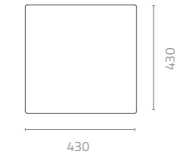

Cubic
W430 x D430 x H430mm
Packing: 0.087m³, 1pc/ctn