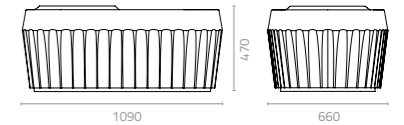

## LLDPE Standard Colours

**Fin vase**  
Ø550 x H465mm  
Packing: 0.160m<sup>3</sup>, 1pc/ctn

**Fin vase with seat**  
W1090 x D660 x H470mm  
Packing: 0.350m<sup>3</sup>, 1pc/ctn

**Fin vase tall**  
Ø500 x H940mm  
Packing: 0.280m<sup>3</sup>, 1pc/ctn