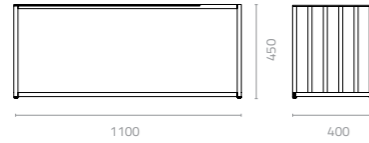

## Lorette table

W1400 x D800 x H750mm

Packing: 0.950m<sup>3</sup>, 2sets/1ctn

The Lorette's minimal and sustainable bench design is just the right piece for your outdoor and indoor seating needs. Choose from a series of matching table designs to suit your tastes. Leave the bench out for convenience or slot it under your chosen table to save space, keeping your area neat and tidy.