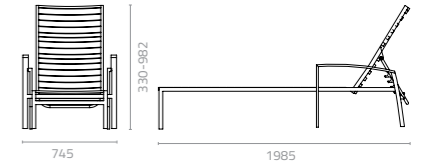

## Aluminium Standard Colours

Black M-1    Textured Brown M-8    Textured Grey M-7    White M-4

**Emma textylene sunlounger**  
W745 x D1985 x H330-982mm  
Packing: 1.090m<sup>3</sup>, 2pcs/ctn

**Emmar flat wicker sunlounger**  
W745 x D1985 x H330-982mm  
Packing: 1.090m<sup>3</sup>, 2pcs/ctn