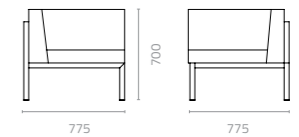

## Aluminium Standard Colours

Black  
M-1

Textured  
Brown  
M-8

Textured  
Grey  
M-7

White  
M-4

**Vierra corner modular sofa**  
W775 x D775 x H700mm  
Packing: 0.430m<sup>3</sup>, 1pc/stack

**Vierra centre 2-seater modular sofa**  
W1400 x D775 x H700mm  
Packing: 0.430m<sup>3</sup>, 1pc/stack