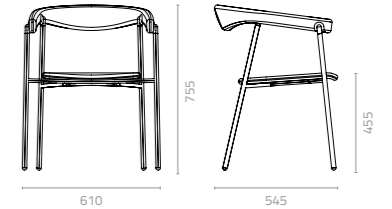

Madera chair
W610 X D545 X H755 X SH455mm
Packing: 0.430m³, 4pcS/ctn
Stackable