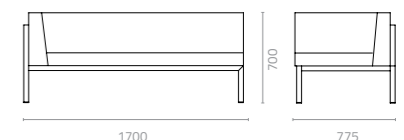

Vierra 2-seater modular sofa (left/right)
W1700 x D775 x H700mm
Packing: 0.220m³, 1pc/stack
* Also available in modular sofa (right)