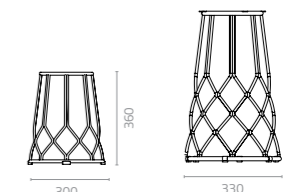

## Metal Standard Colours

Black  
M-1

Textured  
Brown  
M-8

Textured  
Grey  
M-7

White  
M-4

**Kanpai coffee table**  
Ø300/330 x H360/480mm  
Packing: 0.120/0.100m<sup>3</sup>, 1set/2ctns

**Kanpai table**  
Ø470 x H720mm  
Packing: 0.200m<sup>3</sup>, 1set/2ctns