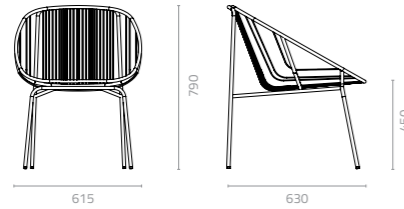

ALGIEBA

Design Wenqi

Algieba chair

W615 x D630 x H790 x SH450mm
Packing: 0.350m³, 2pcs/ctn