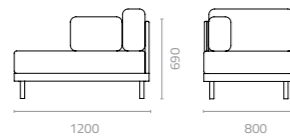

TCB sofa (left)
W1200 x D800 x H690 x SH400mm
Packing: 0.735m³, 1pc/stack