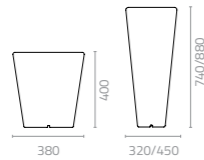

Splendour square
W320 x D320 x H740
Packing: 0.080m³, 1pc/ctn

W380 x D380 x H400
Packing: 0.060m³, 1pc/ctn

W450 x D450 x H880
Packing: 0.162m³, 1pc/ctn