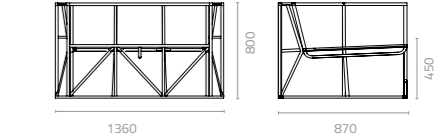

## PE Wicker Standard Colours

**Ocean 1 seater sofa**  
W830 x D870 x H800 x SH450mm  
Packing: 0.700m<sup>3</sup>, 1pc/ctn

**Ocean 2-seater sofa**  
W1360 x D870 x H800 x SH450mm  
Packing: 0.900m<sup>3</sup>, 1pc/ctn