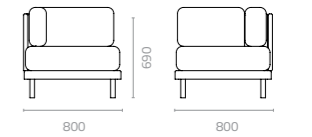

TCB corner

W800 x D800 x H690 x SH400mm
Packing: 0.496m³, 1pc/stack