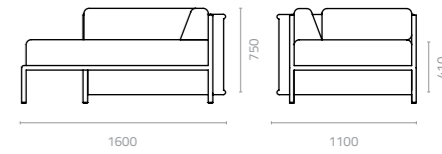

# SKY

**Sky pouf**  
W1000 x D1000 x H410mm  
Packing: 0.440m<sup>3</sup>, 1pc/ctn

**Sky arm chaise lounge**  
W1600 x D1100 x H750 x SH410mm  
Packing: 1.670m<sup>3</sup>, 1pc/ctn