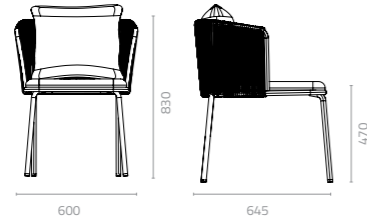

Madeleine cahir

W600 x D645 x H830 x SH470mm
Packing: 0.268m³, 1pcs/ctn