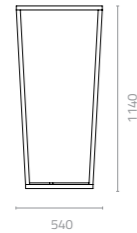

Kuta basket X-large
W540 x D540 x H1140mm
Packing: 0.35m³, 1pc/stack

Kuta basket large
W440 x D440 x H870mm
Packing: 0.180m³, 1pc/stack