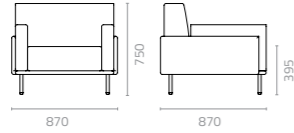

Qube 1-seater sofa
W870 x D870 x H750 x SH395mm
Packing: 0.640m³, 1pc/ctn