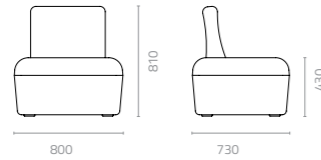

# MATRYOSHKA

Design Danny Fang

**Matryoshka papa chair**  
W800 x D730 x H810 x SH430mm  
Packing: 0.35m<sup>3</sup>, 1pc/stack

**Matryoshka mama chair**  
W640 x D700 x H780 x SH400mm  
Packing: 0.180m<sup>3</sup>, 1pc/stack