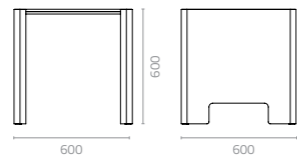

Kumi side table

W500 x D500 x H400mm
Packing: 0.036m³, 2ctn/set

W600 x D600 x H400mm
Packing: 0.045m³, 2ctn/set

W600 x D600 x H600mm
Packing: 0.061m³, 2ctn/set