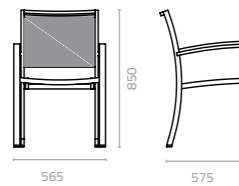

## EMMA

**Emma textylene chair**  
W475 x D575 x H850mm  
Packing: 0.400m<sup>3</sup>, 6pc/ctn

Looking deceptively thin and fragile, the backrest and seat of the Emma Chair are anything but delicate. Textylene is a very strong material that looks and feels like fabric but it is plastic netting and is fully suitable for outdoor furniture. The textylene seat offers a high degree of comfort even when tightly stretched across the aluminium frames of the Emma Chair, Barstool and Lounge. The collection is also available in flat wicker and includes the Emma Table (Artwood top and aluminium base).

## Aluminium Standard Colours

**Emma textylene arm chair**  
W565 x D575 x H850mm  
Packing: 0.500m<sup>3</sup>, 6pc/ctn

**Emma flat wicker side chair**  
W475 x D575 x H850mm  
Packing: 0.400m<sup>3</sup>, 6pcs/ctn