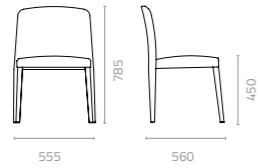

Eva chair
W555 x D560 x H785 x SH450mm
Packing: 0.600m³, 4pcs/ctn