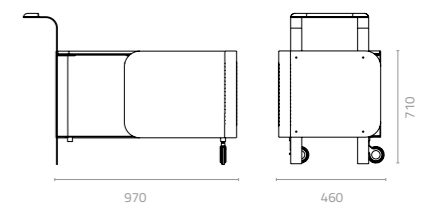

## Aluminium Standard Colours

Texture  
Black  
M-2

Textured  
Brown  
M-8

Textured  
Grey  
M-7

Texture  
Brick Red  
M-17

Texture  
Pink  
M-28

Textured  
Green  
M-30

**Vienna coffee table**  
W810 x D460 x H460mm  
Packing: 0.241m<sup>3</sup>, 2ctn/set

**Vienna side table**  
Ø500 x H500mm  
Packing: 0.166m<sup>3</sup>, 2ctn/set

**Vienna cocktail table**  
W970 x D460 x H710mm  
Packing: 0.395m<sup>3</sup>, 2ctn/set