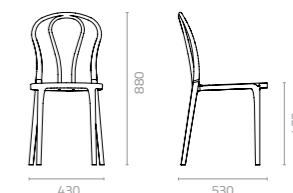

# HEATHER

**Heather chair with PP seat**  
 W430 x D530 x H840 x SH475mm  
 Packing: 0.288m<sup>3</sup>, 4pcs/ctn  
 Stackable

The Heather chair easily adapts to individual preferences merely by offering the same sturdy polypropylene frame in a range of colours combined with a choice of materials for the seat. Four different materials are available for the seat: polypropylene, wicker, artwood, and textylene.

# PARKER

Instantly recognisable as a bistro chair, the Parker chair fits seamlessly in both outdoor and indoor settings. Made entirely of durable polypropylene, the chair offers stackability, a choice of two backrest designs and several seat options: polypropylene, wicker, artwood, and textylene.

## PP Standard Colours

**Parker chair with PP seat**  
 W430 x D530 x H880 x SH475mm  
 Packing: 0.274m<sup>3</sup>, 4pcs/ctn  
 Stackable

**Parker chair with wicker seat**  
 W430 x D530 x H880 x SH475mm  
 Packing: 0.270m<sup>3</sup>, 4pcs/ctn  
 Stackable

**Parker chair with artwood seat**  
 W430 x D530 x H880 x SH475mm  
 Packing: 0.274m<sup>3</sup>, 4pcs/ctn  
 Stackable

**Parker chair with textylene seat**  
 W430 x D530 x H880 x SH475mm  
 Packing: 0.270m<sup>3</sup>, 4pcs/ctn  
 Stackable