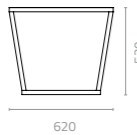

**Kuta basket small**  
W540 x D540 x H450mm  
Packing: 0.140m<sup>3</sup>, 1pc/stack

The Kuta basket clearly adds a touch of class to any potted plant. Made of flat wicker on an aluminium frame, the basket is weather-resistant and can be placed either indoors or outdoors. It is available in four sizes of various heights and widths as well as in a range of colours.