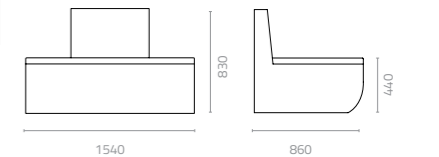

W1200 x D815 x H830 x SH440mm  
Packing: 1.440m<sup>3</sup>, 2pcs/stack

W1800 x D815 x H830 x SH440mm  
Packing: 2.250m<sup>3</sup>, 2pcs/stack

Modular Set 1

Modular Set 2

Modular Set 3

Modular Set 4

**Snake outer sofa**  
W1540 x D860 x H830 x SH440mm  
Packing: 3.800m<sup>3</sup>, 2pcs/stack