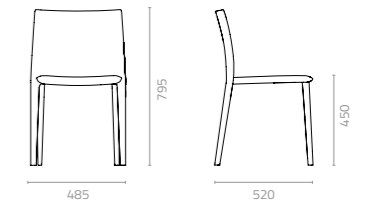

Sponge chair
W485 x D520 x H795 x SH450mm
Packing: 0.270m³, 4pcs/ctn