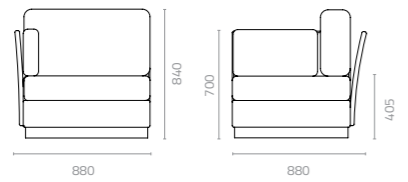

## PE Wicker Standard Colours

White Black Espresso Slate Grey Natural

Safari Brown

**Mediterranean corner sofa**  
W880 x D880 x H840 x SH405mm  
Packing: 0.605m<sup>3</sup>, 1pc/ctn

**Mediterranean centre sofa**  
W785 x D880 x H840 x SH405mm  
Packing: 0.541m<sup>3</sup>, 1pc/ctn