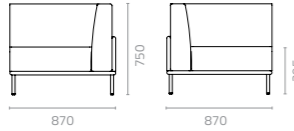

## Metal Standard Colours

Black M-1    Textured Brown M-8    Textured Grey M-7    White M-4

**Qube 2-seater sofa with arm unit**  
W1330 x D870 x H750 x SH395mm  
Packing: 0.860m<sup>3</sup>, 1pc/ctn

**Qube corner sofa**  
W870 x D870 x H750 x SH395mm  
Packing: 0.540m<sup>3</sup>, 1pc/ctn