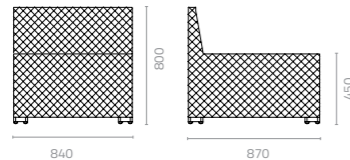

Ocean centre module
W840 x D870x H800 x SH450mm
Packing: 0.900m³, 1pc/ctn