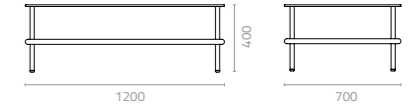

# QUBE

**Qube coffee table**  
W800 x D800 x H400mm  
Packing: 0.270m<sup>3</sup>, 1pc/ctn

W1200 x D700 x H400mm  
Packing: 0.400m<sup>3</sup>, 1pc/ctn