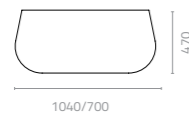

Woven

SNAKE

Snake love seat

W2500 x D1100 x H830 x SH440mm
W1800 x D615 x H830 x SH440mm
Packing: 3.100m³, 2pcs/stack

Snake ottoman

W2050 x D1000 x H440mm
W1200 x D500 x H440mm
Packing: 4.700m³, 5pcs/stack

Snake cocktail table

Ø1040 x H470mm
Ø700 x H470mm
Packing: 2.120m³, 4pcs/stack

PE Wicker Standard Colours

White Black Espresso Slate Grey Natural

Safari Brown

Snake Love Seat Patent: 2015300859356.8
Snake Ottoman Patent: 201530059224.5