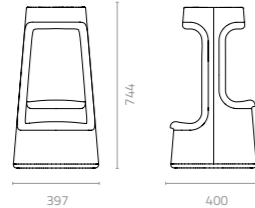

**Madera chair**  
W610 X D545 X H755 X SH455mm  
Packing: 0.430m<sup>3</sup>, 4pcS/ctn  
Stackable

# LIPIA & RUMBLE

Design Cilicon Faytory

Design Attribute Design

**Lipia highstool**  
W397 x D400 x H744mm  
Packing: 0.200m<sup>3</sup>, 1pc/ctn

Even more than its refined aesthetics, the functional design of the Lipia Highstool makes it an outstanding choice for university canteens, hospitality bars, transportation centres and outdoor public spaces. The two-level footrests allow people of all heights to sit comfortably.