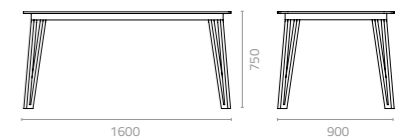

Ratio dining table

W1600 x D900 x H750mm
Packing: 0.166m³, 2ctns/set