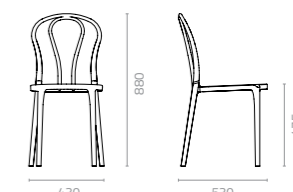

Parker chair with wicker seat
W430 x D530 x H880 x SH475mm
Packing: 0.270m³, 4pcs/ctn
Stackable