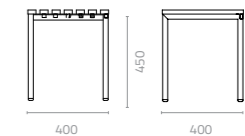

Sandy stool
W400 x D400 x H450mm
Packing: 0.1m³, 2pc/ctn