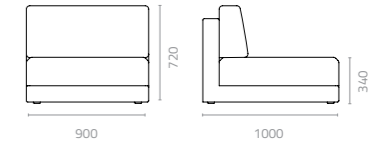

Zen centre sofa
W900 x D1000 x H720 x SH340mm
Packing: 0.260m³, 1pc/ctn