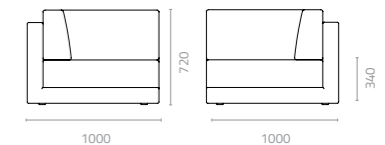

Zen corner sofa
W1000 x D1000 x H720 x SH340mm
Packing: 0.770m³, 1pc/ctn