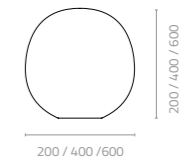

Globe
Ø200 x H200mm
Packing: 0.010m³, 1pc/ctn

Ø400 x H400mm
Packing: 0.070m³, 1pc/ctn

Ø600 x H600mm
Packing: 0.229m³, 1pc/ctn