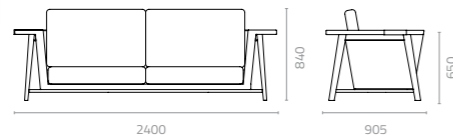

Neo 3-seater sofa
W2400 x D905 x H840 x SH390mm
Packing: 1.545m³, 1pc/stack