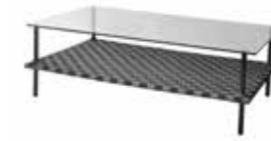

W1200 x D700 x H400mm
Packing: 0.400m³, 1pc/ctn