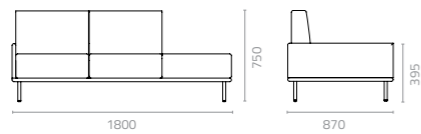

Qube 2-seater sofa with pouf unit
W1800 x D870 x H750 x SH395mm
Packing: 1.240m³, 1pc/ctn