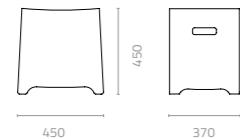

Rumble stool
W450 x D370 x H450mm
Packing: 0.080m³, 1pc/ctn

The Rumble Series has an element of fun about it. Manufactured using the rotational moulding process, the hardy bench and stool are highly suitable for heavy-duty indoor and outdoor use. Bright vibrant colours and rounded edges make this child-friendly series an ideal furniture solution in educational settings.