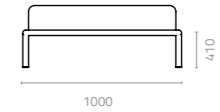

Sky pouf
W1000 x D1000 x H410mm
Packing: 0.440m³, 1pc/ctn