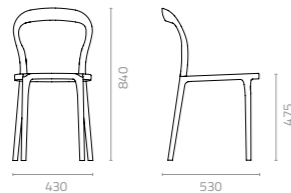

**Parker chair with artwood seat**  
 W430 x D530 x H880 x SH475mm  
 Packing: 0.274m<sup>3</sup>, 4pcs/ctn  
 Stackable

**Parker chair with textylene seat**  
 W430 x D530 x H880 x SH475mm  
 Packing: 0.270m<sup>3</sup>, 4pcs/ctn  
 Stackable

# MELROSE

**Melrose chair with PP seat**  
 W430 x D530 x H840 x SH475mm  
 Packing: 0.288m<sup>3</sup>, 4pcs/ctn  
 Stackable

**Melrose chair with wicker seat**  
 W430 x D530 x H840 x SH475mm  
 Packing: 0.290m<sup>3</sup>, 4pcs/ctn  
 Stackable

**Melrose chair with artwood seat**  
 W430 x D530 x H840 x SH475mm  
 Packing: 0.288m<sup>3</sup>, 4pcs/ctn  
 Stackable

**Melrose chair with textile seat**  
 W430 x D530 x H840 x SH475mm  
 Packing: 0.290m<sup>3</sup>, 4pcs/ctn  
 Stackable