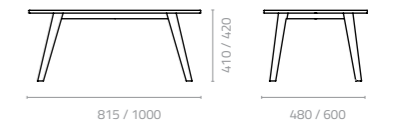

W815 x D480 x H410mm (Base)
Packing: 0.340m³, 1set/2ctn