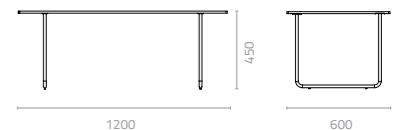

Leon coffee table
W1200 x D600 x H450mm
Packing: 0.372m³, 1pc/ctn