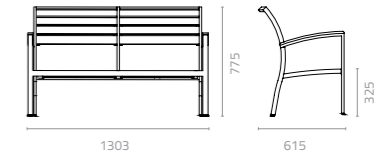

Sandy bench
W1300 x D615 x H775 x SH325mm
Packing: 0.900m³, 1pc/ctn