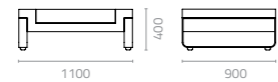

## PE Wicker Standard Colours

Safari  
Brown

**Attitude 2-seater sofa**  
W1860 x D900 x H875 x SH500mm  
Packing: 1.320m<sup>3</sup>, 1pc/ctn

**Attitude pouf**  
W1100 x D900 x H400mm  
Packing: 0.430m<sup>3</sup>, 1pc/ctn