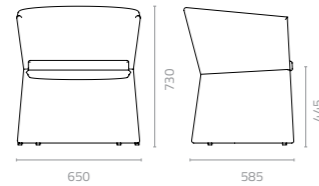

# QUBE

**Qube coffee table**  
W800 x D800 x H400mm  
Packing: 0.270m<sup>3</sup>, 1pc/ctn

W1200 x D700 x H400mm  
Packing: 0.400m<sup>3</sup>, 1pc/ctn

# CHAMELEON

Design Enrique Martí

**Chameleon chair**  
W650 x D585 x H730 x SH445mm  
Packing: 0.350m<sup>3</sup>, 1pc/ctn

**Chameleon chair**  
W650 x D585 x H730 x SH445mm  
Packing: 0.350m<sup>3</sup>, 1pc/ctn

**Chameleon 4L chair**  
W650 x D585 x H730 x SH445mm  
Packing: 0.350m<sup>3</sup>, 1pc/ctn

As its name suggests, blending into the surroundings comes naturally to the Chameleon Chair. Or if preferred, make this cushioned and aluminium-framed lounge chair stand out in outdoor spaces. Just choose between a high backrest or a low one, bare or covered legs, and Sunproof rope, round nylon wicker or Batoryline. It can even be an upholstered chair. And have we mentioned the wide range of colours available?