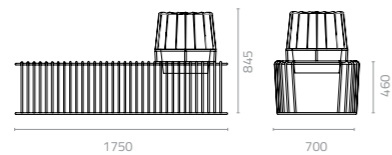

# NEST

Design

**Nest round bench with pot**  
 Ø1320 x H850 x SH480mm  
 Packing: 1.560m<sup>3</sup>, 1pc/stack

**Nest bench with pot**  
 W1750 x D700 x H845 x SH460mm  
 Packing: 1.100m<sup>3</sup>, 1pc/stack