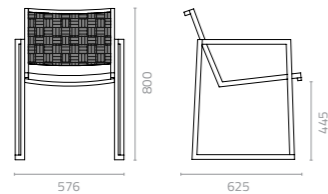

Ratio arm chair

W576 x D625 x H800 x SH445mm
Packing: 0.530m³, 4pcs/ctn
Stackable