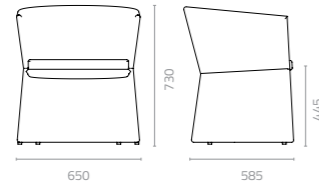

# QUBE

**Qube coffee table**  
W800 x D800 x H400mm  
Packing: 0.270m<sup>3</sup>, 1pc/ctn

W1200 x D700 x H400mm  
Packing: 0.400m<sup>3</sup>, 1pc/ctn

# CHAMELEON

Design Enrique Martí

**Chameleon chair**  
W650 x D585 x H730 x SH445mm  
Packing: 0.350m<sup>3</sup>, 1pc/ctn

**Chameleon chair**  
W650 x D585 x H730 x SH445mm  
Packing: 0.350m<sup>3</sup>, 1pc/ctn