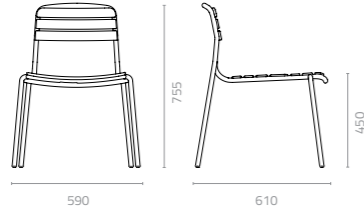

### Adela chair

W590 x D610 x H755 x SH450mm

Packing: 0.432m<sup>3</sup>, 4pcs/ctn

Stackable