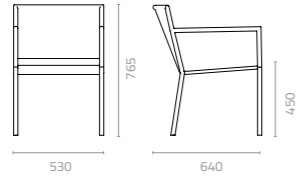

Sky arm chair
W530 x D640 x H765 x SH450mm
Packing: 0.290m³, 1pc/ctn