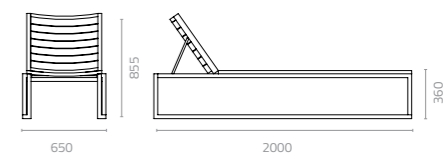

Ratio sunlounger

W650 x D2000 x H360-855mm
Packing: 0.868m³, 4pcs/stack
Stackable