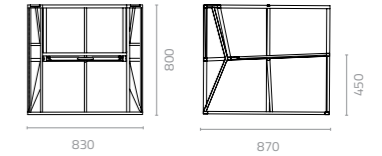

Ocean 1 seater sofa
W830 x D870 x H800 x SH450mm
Packing: 0.700m³, 1pc/ctn