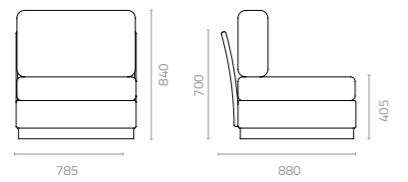

## PE Wicker Standard Colours

White Black Espresso Slate Grey Natural

Safari Brown

**Mediterranean corner sofa**  
W880 x D880 x H840 x SH405mm  
Packing: 0.605m<sup>3</sup>, 1pc/ctn

**Mediterranean centre sofa**  
W785 x D880 x H840 x SH405mm  
Packing: 0.541m<sup>3</sup>, 1pc/ctn