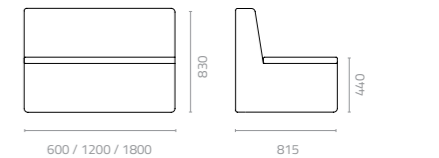

W1800 x D815 x H830 x SH440mm
Packing: 2.250m³, 2pcs/stack