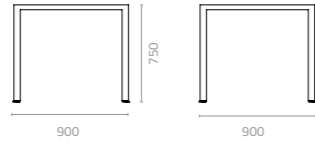

Emma table
W900 x D900 x H750mm
Packing: 2.120m³, 10pcs/stack