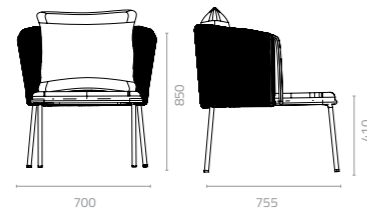

Madeleine lounge

W770 x D755 x H850 x SH410mm
Packing: 0.324m³, 1pcs/ctn