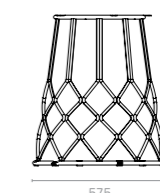

KANPAI

Design Sakura Adachi

The Kanpai is a happy and cheerful collection that can liven up the mood in any space. Its speciality is encouraging people to gather around and engage in jovial conversation.

Metal Standard Colours

Black
M-1

Textured
Brown
M-8

Textured
Grey
M-7

White
M-4