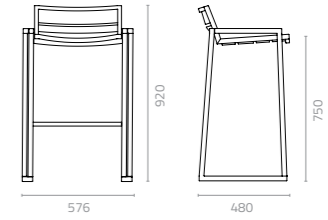

### Ratio arm chair

W576 x D625 x H800 x SH445mm  
Packing: 0.530m<sup>3</sup>, 4pcs/ctn  
Stackable

### Ratio rocking chair

W575 x D580 x H760 x SH445mm  
Packing: 0.482m<sup>3</sup>, 4pcs/ctn  
Stackable

### Ratio barstool

W576 x D480 x H920 x SH750mm  
Packing: 0.487m<sup>3</sup>, 4pcs/ctn  
Stackable

*\*Available in phenolic top & Artwood top.*