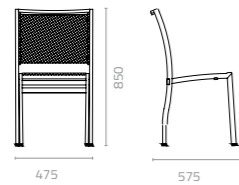

## EMMA

**Emma textylene chair**  
W475 x D575 x H850mm  
Packing: 0.400m<sup>3</sup>, 6pc/ctn

Looking deceptively thin and fragile, the backrest and seat of the Emma Chair are anything but delicate. Textylene is a very strong material that looks and feels like fabric but it is plastic netting and is fully suitable for outdoor furniture. The textylene seat offers a high degree of comfort even when tightly stretched across the aluminium frames of the Emma Chair, Barstool and Lounge. The collection is also available in flat wicker and includes the Emma Table (Artwood top and aluminium base).

## Aluminium Standard Colours

**Emma textylene arm chair**  
W565 x D575 x H850mm  
Packing: 0.500m<sup>3</sup>, 6pc/ctn

**Emma flat wicker side chair**  
W475 x D575 x H850mm  
Packing: 0.400m<sup>3</sup>, 6pcs/ctn