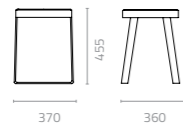

Kino stool
W360 x D370 x H455mm
Packing: 0.070m³, 1pc/ctn