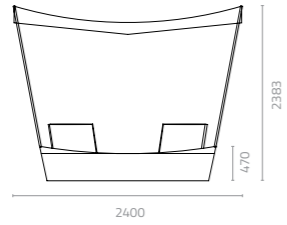

Dream dot day bed
W2400 x D2400 x H2385 x SH470mm
Packing: 2.700m³, 1pcs/stack

Macy single sunlounger
W800 x D2400 x H450-820mm
Packing: 0.580m³, 1pcs/stack