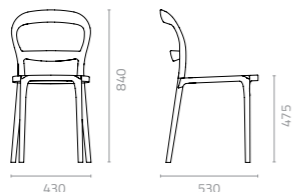

# HEATHER

**Heather chair with PP seat**  
 W430 x D530 x H840 x SH475mm  
 Packing: 0.288m<sup>3</sup>, 4pcs/ctn  
 Stackable

The Heather chair easily adapts to individual preferences merely by offering the same sturdy polypropylene frame in a range of colours combined with a choice of materials for the seat. Four different materials are available for the seat: polypropylene, wicker, artwood, and textylene.

## PP Standard Colours

**Heather chair with wicker seat**  
 W430 x D530 x H840 x SH475mm  
 Packing: 0.290m<sup>3</sup>, 4pcs/ctn  
 Stackable

**Heather chair with artwood seat**  
 W430 x D530 x H840 x SH475mm  
 Packing: 0.288m<sup>3</sup>, 4pcs/ctn  
 Stackable