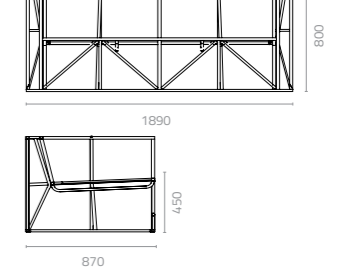

Ocean 3-seater sofa
W1890 x D870 x H800 x SH450mm
Packing: 1.300m³, 1pc/ctn