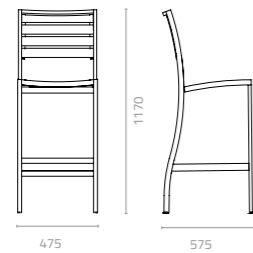

## Aluminium Standard Colours

**Sandy arm chair**  
W570 x D550 x H850 x SH440mm  
Packing: 0.500m<sup>3</sup>, 6pc/ctn

**Sandy barstool**  
W475 x D575 x H1170mm  
Packing: 0.400m<sup>3</sup>, 1pc/ctn

**Sandy arm barstool**  
W560 x D575 x H1170mm  
Packing: 0.450m<sup>3</sup>, 1pc/ctn