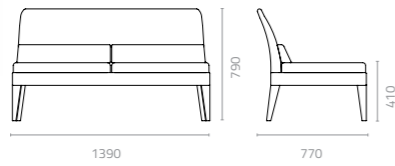

### PE Wicker Standard Colours

White Black Espresso Slate Grey Natural

Safari Brown

**Eva sofa**  
 W1390 x D770 x H790 x SH410mm  
 Packing: 1.260m<sup>3</sup>, 2pcs/ctn

**Eva lounge**  
 W710 x D770 x H790 x SH410mm  
 Packing: 0.670m<sup>3</sup>, 2pcs/ctn