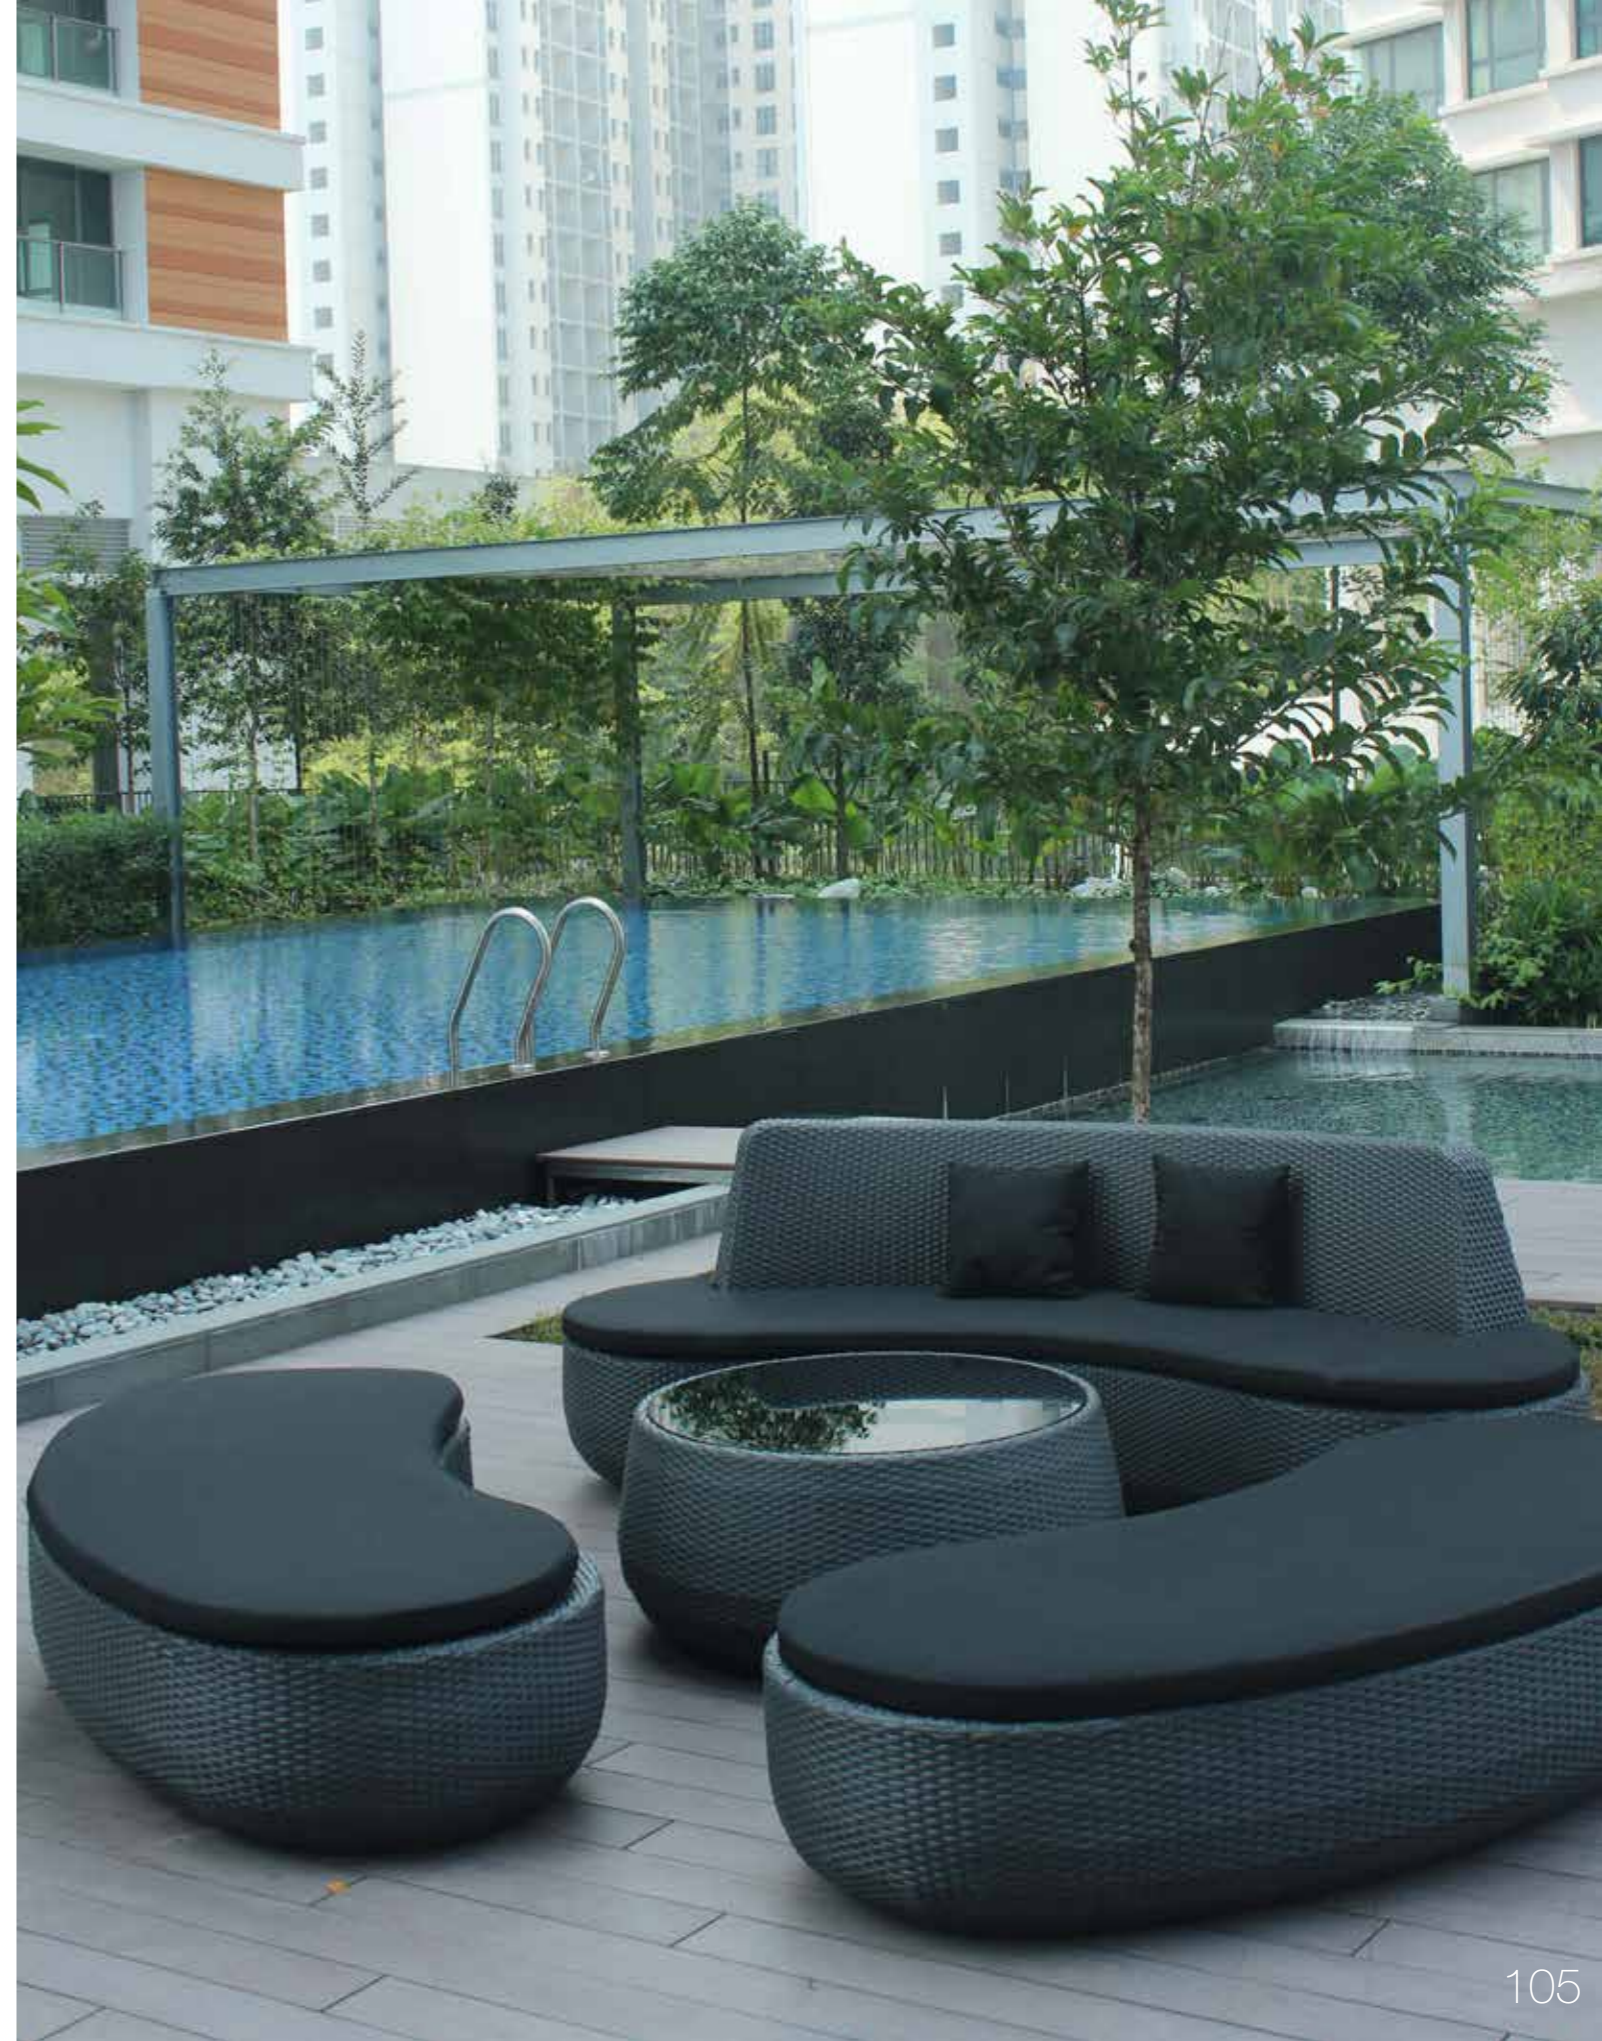

Woven

SNAKE

Snake love seat

W2500 x D1100 x H830 x SH440mm
W1800 x D615 x H830 x SH440mm
Packing: 3.100m³, 2pcs/stack

Snake ottoman

W2050 x D1000 x H440mm
W1200 x D500 x H440mm
Packing: 4.700m³, 5pcs/stack

Snake cocktail table

Ø1040 x H470mm
Ø700 x H470mm
Packing: 2.120m³, 4pcs/stack

PE Wicker Standard Colours

White Black Espresso Slate Grey Natural

Safari Brown

Snake Love Seat Patent: 2015300859356.8
Snake Ottoman Patent: 201530059224.5