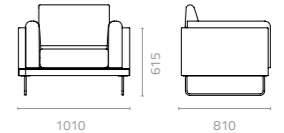

Moel 1-seater sofa
W1010 x D810 x H615 x SH400mm
Packing: 0.563m³, 1pc/stack