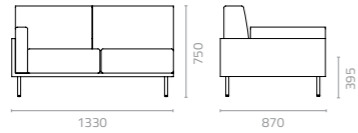

Qube 2-seater sofa with arm unit
W1330 x D870 x H750 x SH395mm
Packing: 0.860m³, 1pc/ctn