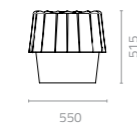

NEST

Design

An innovative series that blurs the boundary between classical art and aesthetic functionality. The spacious planters, designed for all weather conditions, can accommodate tropical and seasonal plants of varying sizes.

LLDPE Standard Colours