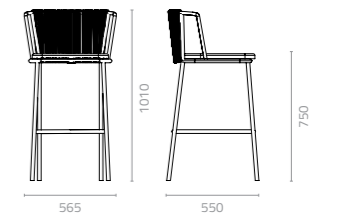

Madeleine bar chair

W565 x D550 x H1010 x SH750mm
Packing: 0.358m³, 1pc/ctn