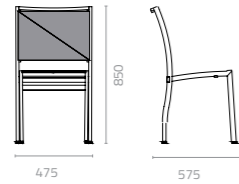

## EMMA

**Emma textylene chair**  
W475 x D575 x H850mm  
Packing: 0.400m<sup>3</sup>, 6pc/ctn

Looking deceptively thin and fragile, the backrest and seat of the Emma Chair are anything but delicate. Textylene is a very strong material that looks and feels like fabric but it is plastic netting and is fully suitable for outdoor furniture. The textylene seat offers a high degree of comfort even when tightly stretched across the aluminium frames of the Emma Chair, Barstool and Lounge. The collection is also available in flat wicker and includes the Emma Table (Artwood top and aluminium base).