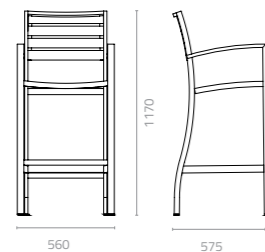

## Aluminium Standard Colours

**Sandy arm chair**  
W570 x D550 x H850 x SH440mm  
Packing: 0.500m<sup>3</sup>, 6pc/ctn

**Sandy barstool**  
W475 x D575 x H1170mm  
Packing: 0.400m<sup>3</sup>, 1pc/ctn

**Sandy arm barstool**  
W560 x D575 x H1170mm  
Packing: 0.450m<sup>3</sup>, 1pc/ctn