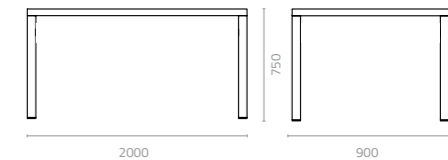

Sandy dining table
W2000 x D900 x H750mm
Packing: 6.620m³, 10pcs/stack