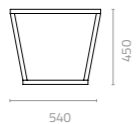

Kuta basket small
W540 x D540 x H450mm
Packing: 0.140m³, 1pc/stack