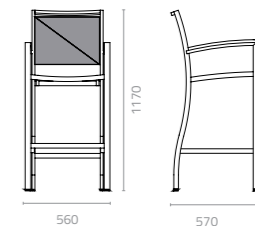

## Aluminium Standard Colours

**Emma textylene barstool**  
W475 x D575 x H1170mm  
Packing: 0.410m<sup>3</sup>, 1pc/ctn

**Emma textylene arm barstool**  
W560 x D570 x H1170mm  
Packing: 0.450m<sup>3</sup>, 1pc/ctn