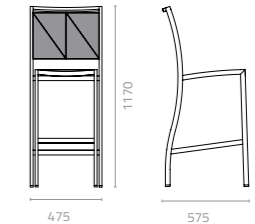

Emma textylene barstool
W475 x D575 x H1170mm
Packing: 0.410m³, 1pc/ctn