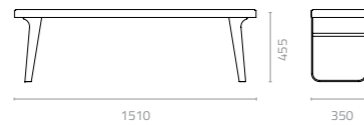

Kino bench
W1510 x D350 x H455mm
Packing: 0.270m³, 1pc/ctn

Kino Barstool Patent: 201230269987.9
Kino Stool Patent: 201230270087.6