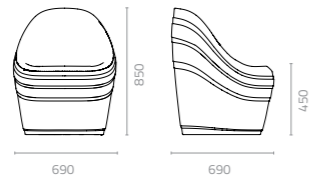

Terraza chair

W690 x D690 x H850 x SH450mm

Packing: 0.450m³, 1pc/ctn