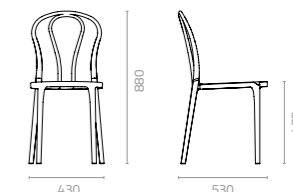

# HEATHER

**Heather chair with PP seat**  
 W430 x D530 x H840 x SH475mm  
 Packing: 0.288m<sup>3</sup>, 4pcs/ctn  
 Stackable

The Heather chair easily adapts to individual preferences merely by offering the same sturdy polypropylene frame in a range of colours combined with a choice of materials for the seat. Four different materials are available for the seat: polypropylene, wicker, artwood, and textylene.

# PARKER

Instantly recognisable as a bistro chair, the Parker chair fits seamlessly in both outdoor and indoor settings. Made entirely of durable polypropylene, the chair offers stackability, a choice of two backrest designs and several seat options: polypropylene, wicker, artwood, and textylene.

## PP Standard Colours

**Parker chair with PP seat**  
 W430 x D530 x H880 x SH475mm  
 Packing: 0.274m<sup>3</sup>, 4pcs/ctn  
 Stackable

**Parker chair with wicker seat**  
 W430 x D530 x H880 x SH475mm  
 Packing: 0.270m<sup>3</sup>, 4pcs/ctn  
 Stackable

**Parker chair with artwood seat**  
 W430 x D530 x H880 x SH475mm  
 Packing: 0.274m<sup>3</sup>, 4pcs/ctn  
 Stackable

**Parker chair with textylene seat**  
 W430 x D530 x H880 x SH475mm  
 Packing: 0.270m<sup>3</sup>, 4pcs/ctn  
 Stackable