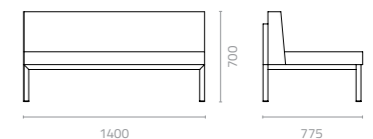

## Aluminium Standard Colours

Black  
M-1

Textured  
Brown  
M-8

Textured  
Grey  
M-7

White  
M-4

**Vierra corner modular sofa**  
W775 x D775 x H700mm  
Packing: 0.430m<sup>3</sup>, 1pc/stack

**Vierra centre 2-seater modular sofa**  
W1400 x D775 x H700mm  
Packing: 0.430m<sup>3</sup>, 1pc/stack