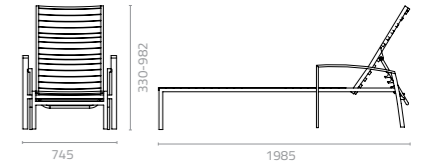

## Aluminium Standard Colours

Black M-1    Textured Brown M-8    Textured Grey M-7    White M-4

**Emma textylene sunlounger**  
W745 x D1985 x H330-982mm  
Packing: 1.090m<sup>3</sup>, 2pcs/ctn

**Emmar flat wicker sunlounger**  
W745 x D1985 x H330-982mm  
Packing: 1.090m<sup>3</sup>, 2pcs/ctn