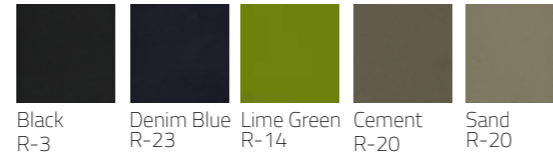

LLDPE Standard Colours

FIN POT

Design Cilicon Faytory

The Fin Pot Series pay a special homage to the architectural boldness of ancient Rome through the strong sense of classical proportions and curves. The shape of the Fins gives a sturdy structure to the thin plastic wall of the pot.