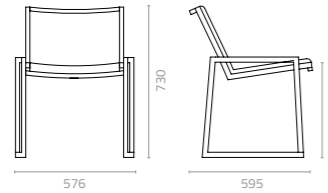

### Ratio chair

W576 x D595 x H730 x SH445mm  
Packing: 0.467m<sup>3</sup>, 4pcs/ctn  
Stackable

Specifically designed for the outdoors, the Ratio Collection is a complete family that contains a Chair, Arm Chair, Dining Table, Barstool, Bar Table, Sunlounger, and even a Rocking Chair. Discreet and classically elegant, Ratio offers what its name implies: the natural attractive charm of balanced design and proportions. It's at home in any environment. Place it anywhere and it will fit right in.