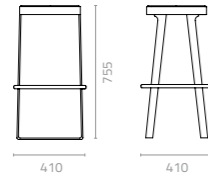

Kino highstool
W410 x D410 x H755mm
Packing: 0.130m³, 1pc/ctn

The beautiful neckline of the Japanese traditional Kimono inspired the Kino Series. Sleek and uncomplicated in design, except for the unique table top detailing, the Kino Series effortlessly accommodates both indoor and outdoor environments. It has a phenolic top fitted onto a galvanized mild steel frame.