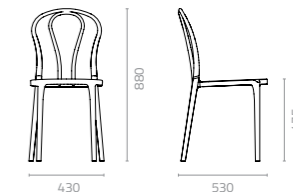

# HEATHER

**Heather chair with PP seat**  
 W430 x D530 x H840 x SH475mm  
 Packing: 0.288m<sup>3</sup>, 4pcs/ctn  
 Stackable

The Heather chair easily adapts to individual preferences merely by offering the same sturdy polypropylene frame in a range of colours combined with a choice of materials for the seat. Four different materials are available for the seat: polypropylene, wicker, artwood, and textylene.

**Heather chair with textylene seat**  
 W430 x D530 x H840 x SH475mm  
 Packing: 0.290m<sup>3</sup>, 4pcs/ctn  
 Stackable

Heather Chair Patent Number  
 Chair : 201330422872.3

# PARKER

Instantly recognisable as a bistro chair, the Parker chair fits seamlessly in both outdoor and indoor settings. Made entirely of durable polypropylene, the chair offers stackability, a choice of two backrest designs and several seat options: polypropylene, wicker, artwood, and textylene.

## PP Standard Colours

**Parker chair with PP seat**  
 W430 x D530 x H880 x SH475mm  
 Packing: 0.274m<sup>3</sup>, 4pcs/ctn  
 Stackable

**Parker chair with wicker seat**  
 W430 x D530 x H880 x SH475mm  
 Packing: 0.270m<sup>3</sup>, 4pcs/ctn  
 Stackable