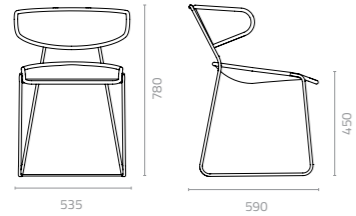

BASKET

Design Enrique Martí

Basket chair

W535 x D590 x H780 x SH450mm
Packing: 0.290m³, 1pc/ctn