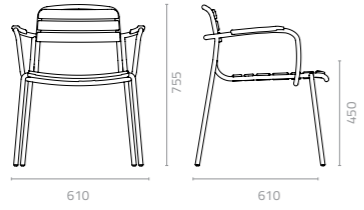

### Adela chair

W590 x D610 x H755 x SH450mm

Packing: 0.432m<sup>3</sup>, 4pcs/ctn

Stackable

### Adela arm chair

W610 x D610 x H755 x SH450mm

Packing: 0.46m<sup>3</sup>, 4pcs/ctn

Stackable

### Adela barstool

W605 x D550 x H945 x SH750mm

Packing: 0.409 m<sup>3</sup>, 2pcs/ctn

Stackable

The traditional ideal of an aluminium and wood chair is reworked in the Adela, with softly rounded edges and a little broader on all sides for extra comfort.