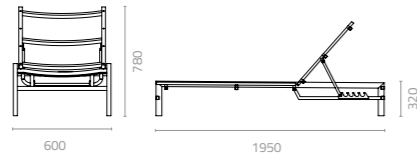

Capri sunlounger
W600 x D1950 x H320 - 870mm
Packing: 4.166m³, 25pcs/stack

Combining an aluminium frame with lightweight Batylene textylene, the Sunlounger issues a subtle invitation to recline, take it easy and soak in the sun. If a shadier spot is preferred, the rear wheels easily help in its mobility. Opt for with or without rear wheels, aluminium or stainless steel frames, and flat wicker or textylene seat. Textylene is an outdoor fabric that resembles a fine net and is very strong.