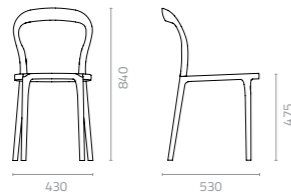

**Parker chair with artwood seat**  
 W430 x D530 x H880 x SH475mm  
 Packing: 0.274m<sup>3</sup>, 4pcs/ctn  
 Stackable

**Parker chair with textylene seat**  
 W430 x D530 x H880 x SH475mm  
 Packing: 0.270m<sup>3</sup>, 4pcs/ctn  
 Stackable

# MELROSE

**Melrose chair with PP seat**  
 W430 x D530 x H840 x SH475mm  
 Packing: 0.288m<sup>3</sup>, 4pcs/ctn  
 Stackable

**Melrose chair with wicker seat**  
 W430 x D530 x H840 x SH475mm  
 Packing: 0.290m<sup>3</sup>, 4pcs/ctn  
 Stackable

**Melrose chair with artwood seat**  
 W430 x D530 x H840 x SH475mm  
 Packing: 0.288m<sup>3</sup>, 4pcs/ctn  
 Stackable

**Melrose chair with textile seat**  
 W430 x D530 x H840 x SH475mm  
 Packing: 0.290m<sup>3</sup>, 4pcs/ctn  
 Stackable