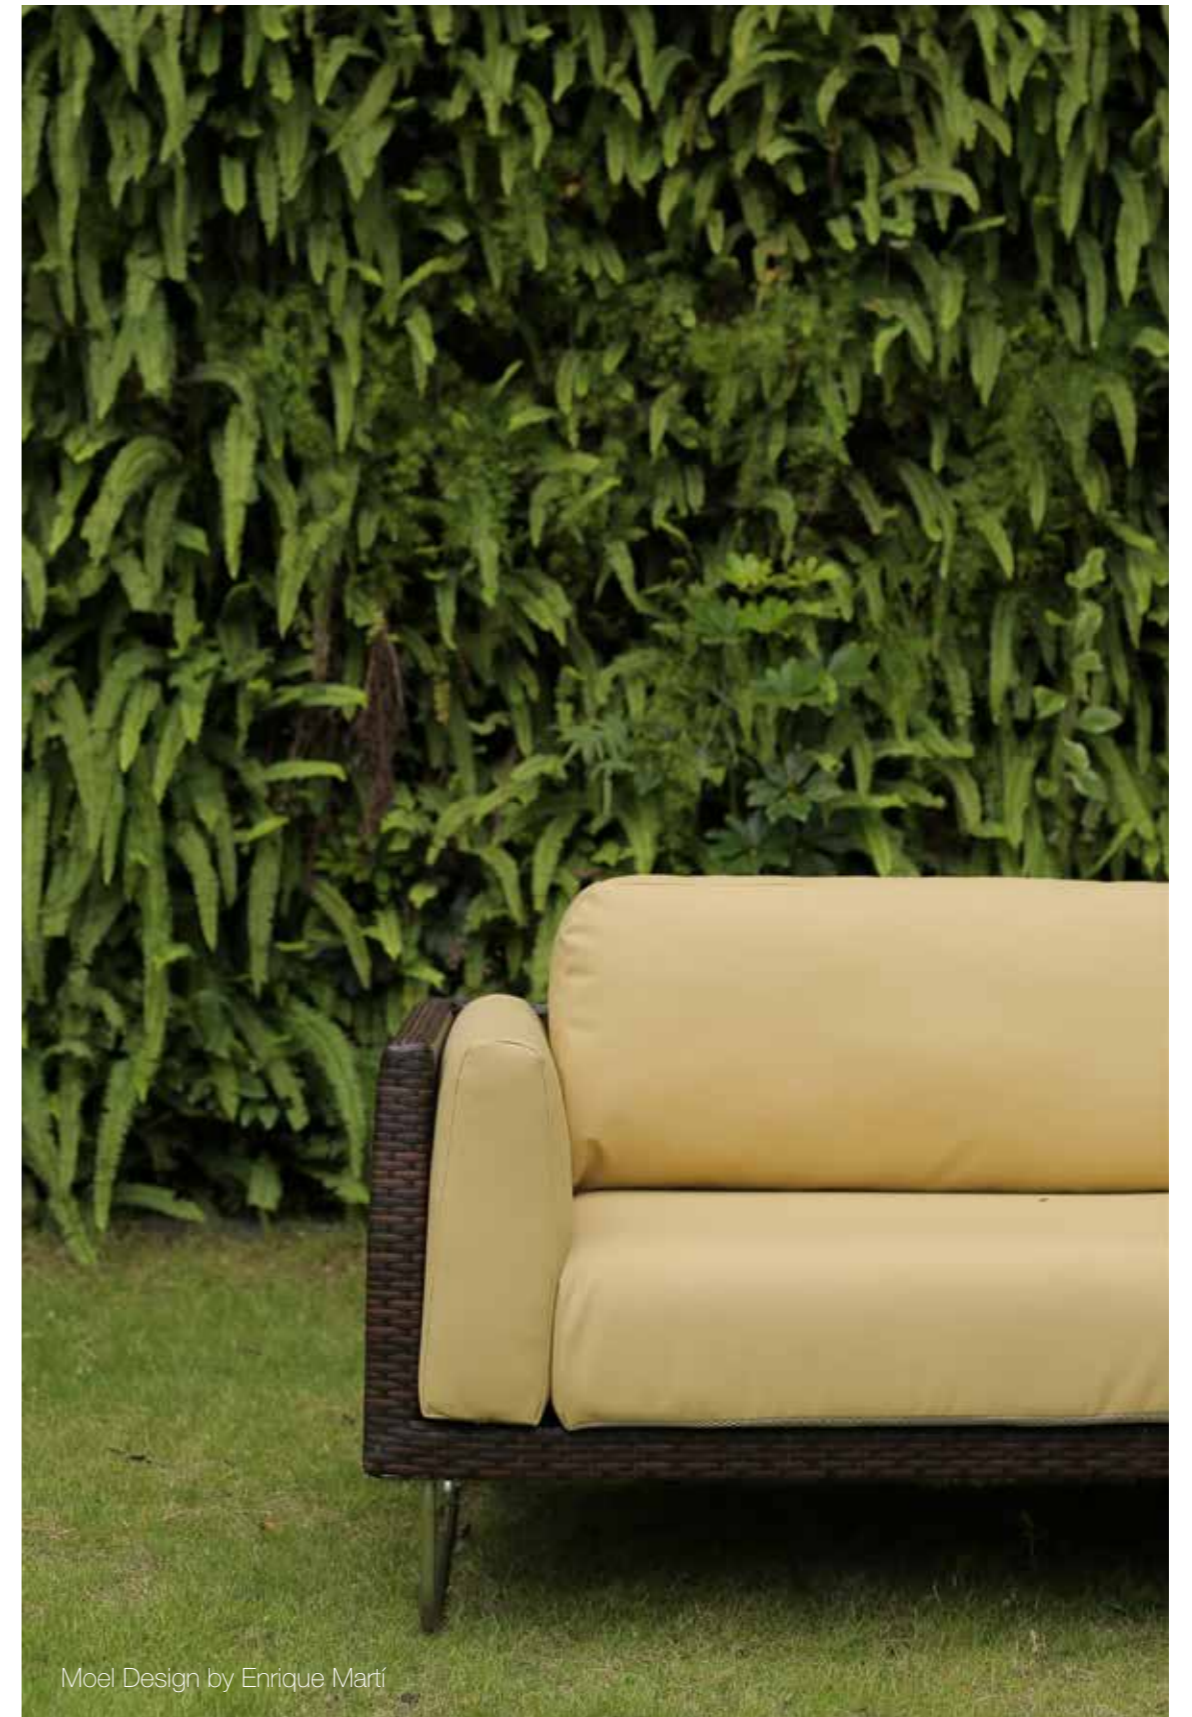

# INSPIRATIONS

Vienna 2 seater sofa and side table Design by Silvia Maria

Basket chair Design by Enrique Marti

Basket chair and Eva table Design by Enrique Marti

Moel 1-seater & Moel 3-seater sofa Design by Enrique Martí