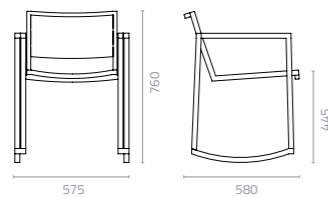

Ratio rocking chair

W575 x D580 x H760 x SH445mm
Packing: 0.482m³, 4pcs/ctn
Stackable