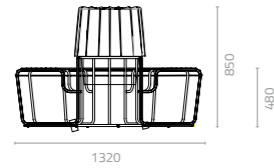

## LLDPE Standard Colours

**Cubic**  
W430 x D430 x H430mm  
Packing: 0.087m<sup>3</sup>, 1pc/ctn

**Globe**  
Ø200 x H200mm  
Packing: 0.010m<sup>3</sup>, 1pc/ctn

Ø400 x H400mm  
Packing: 0.070m<sup>3</sup>, 1pc/ctn

# NEST

Design

**Nest round bench with pot**  
 Ø1320 x H850 x SH480mm  
 Packing: 1.560m<sup>3</sup>, 1pc/stack

**Nest bench with pot**  
 W1750 x D700 x H845 x SH460mm  
 Packing: 1.100m<sup>3</sup>, 1pc/stack