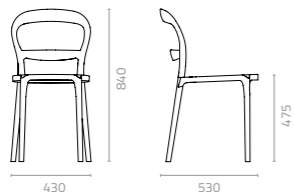

# HEATHER

**Heather chair with PP seat**  
 W430 x D530 x H840 x SH475mm  
 Packing: 0.288m<sup>3</sup>, 4pcs/ctn  
 Stackable

The Heather chair easily adapts to individual preferences merely by offering the same sturdy polypropylene frame in a range of colours combined with a choice of materials for the seat. Four different materials are available for the seat: polypropylene, wicker, artwood, and textylene.