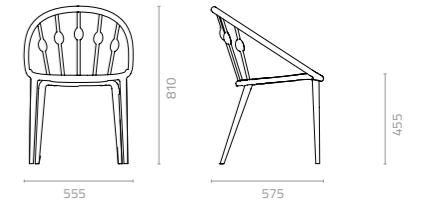

# MELROSE

**Melrose chair with PP seat**  
 W430 x D530 x H840 x SH475mm  
 Packing: 0.288m<sup>3</sup>, 4pcs/ctn  
 Stackable

**Melrose chair with wicker seat**  
 W430 x D530 x H840 x SH475mm  
 Packing: 0.290m<sup>3</sup>, 4pcs/ctn  
 Stackable

**Melrose chair with artwood seat**  
 W430 x D530 x H840 x SH475mm  
 Packing: 0.288m<sup>3</sup>, 4pcs/ctn  
 Stackable

**Melrose chair with textile seat**  
 W430 x D530 x H840 x SH475mm  
 Packing: 0.290m<sup>3</sup>, 4pcs/ctn  
 Stackable

**Revival chair**  
 W555 x D575 x H810 x SH455mm  
 Packing: 0.410m<sup>3</sup>, 4pcs/ctn  
 Stackable