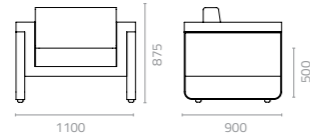

Attitude 1-seater sofa
W1100 x D900 x H875 x SH500mm
Packing: 0.780m³, 1pc/ctn