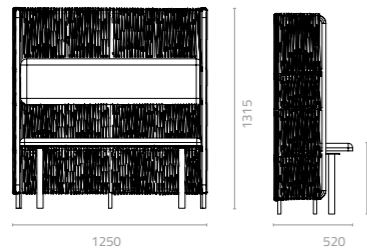

Madeleine booth seating

W1250 x D510 x H1315 x SH460mm
Packing: 0.930m³, 1pc/ctn