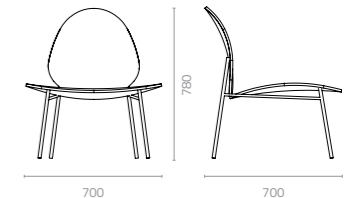

VERITAS

Design Enrique Martí

Veritas chair
W530 x D590 x H780 x SH450mm
Packing: 0.400m³, 4pcs/ctn
Stackable

Named after the Goddess of Truth in Roman mythology, the Veritas Chair truly gives ease a new meaning. The bigger proportions of this 'traditional terrace' styled chair oozes a feeling of roominess and generously adds to its comfort. The stackable Veritas Chair is the obvious choice for those who prefer their chair seat to be a little less snug. Made from mild steel with e-coating and outdoor powder coat, metal slats or Artwood slats, this affordable industrial vintage-styled chair is designed for shaded outdoor use and is available as Chair, Arm Chair and Barstool.

*Available in metal & Artwood

Standard Metal Colours

Veritas arm chair
W530 x D590 x H780 x SH450mm
Packing: 0.400m³, 4pcs/ctn
Stackable

Veritas barstool
W560 x D565 x H960 x SH750mm
Packing: 0.380m³, 1pc/ctn

Veritas Chair Patent : 201830062058.8
Veritas Arm Chair Patent : 201830063422.2

ELLIPSE & RAQUEL

Design Enrique Martí

Design Morten Georgsen

Despite its lightweight appearance, the Ellipse Chair is solid and strong. Constructed wholly of mild steel, this chair has an appreciably wider girth where the backrest joins the seat. The broad panels are also contoured just right to sturdily cradle even heavy-set persons. See it in a variety of interesting colours.

Ellipse chair with sled frame
W600 x D565 x H805 x SH445mm
Packing: 0.400m³, 4pcs/ctn
Stackable

Standard Metal Colours

Ellipse arm chair with sled frame
W600 x D565 x H805 x SH445mm
Packing: 0.300m³, 1pc/ctn