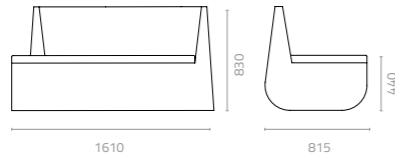

Snake straight end sofa (left/right)
W1610 x D815 x H830 x SH440mm
Packing: 1.920m³, 2pcs/stack