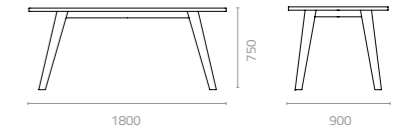

Eva dining table
W1800 x D900 x H750mm
Packing: 1.030m³, 1set/2ctn