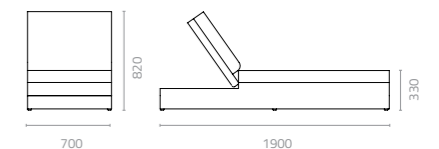

Zen sunbed
W1900 x D700 x H330-820mm
Packing: 0.470m³, 1pc/ctn