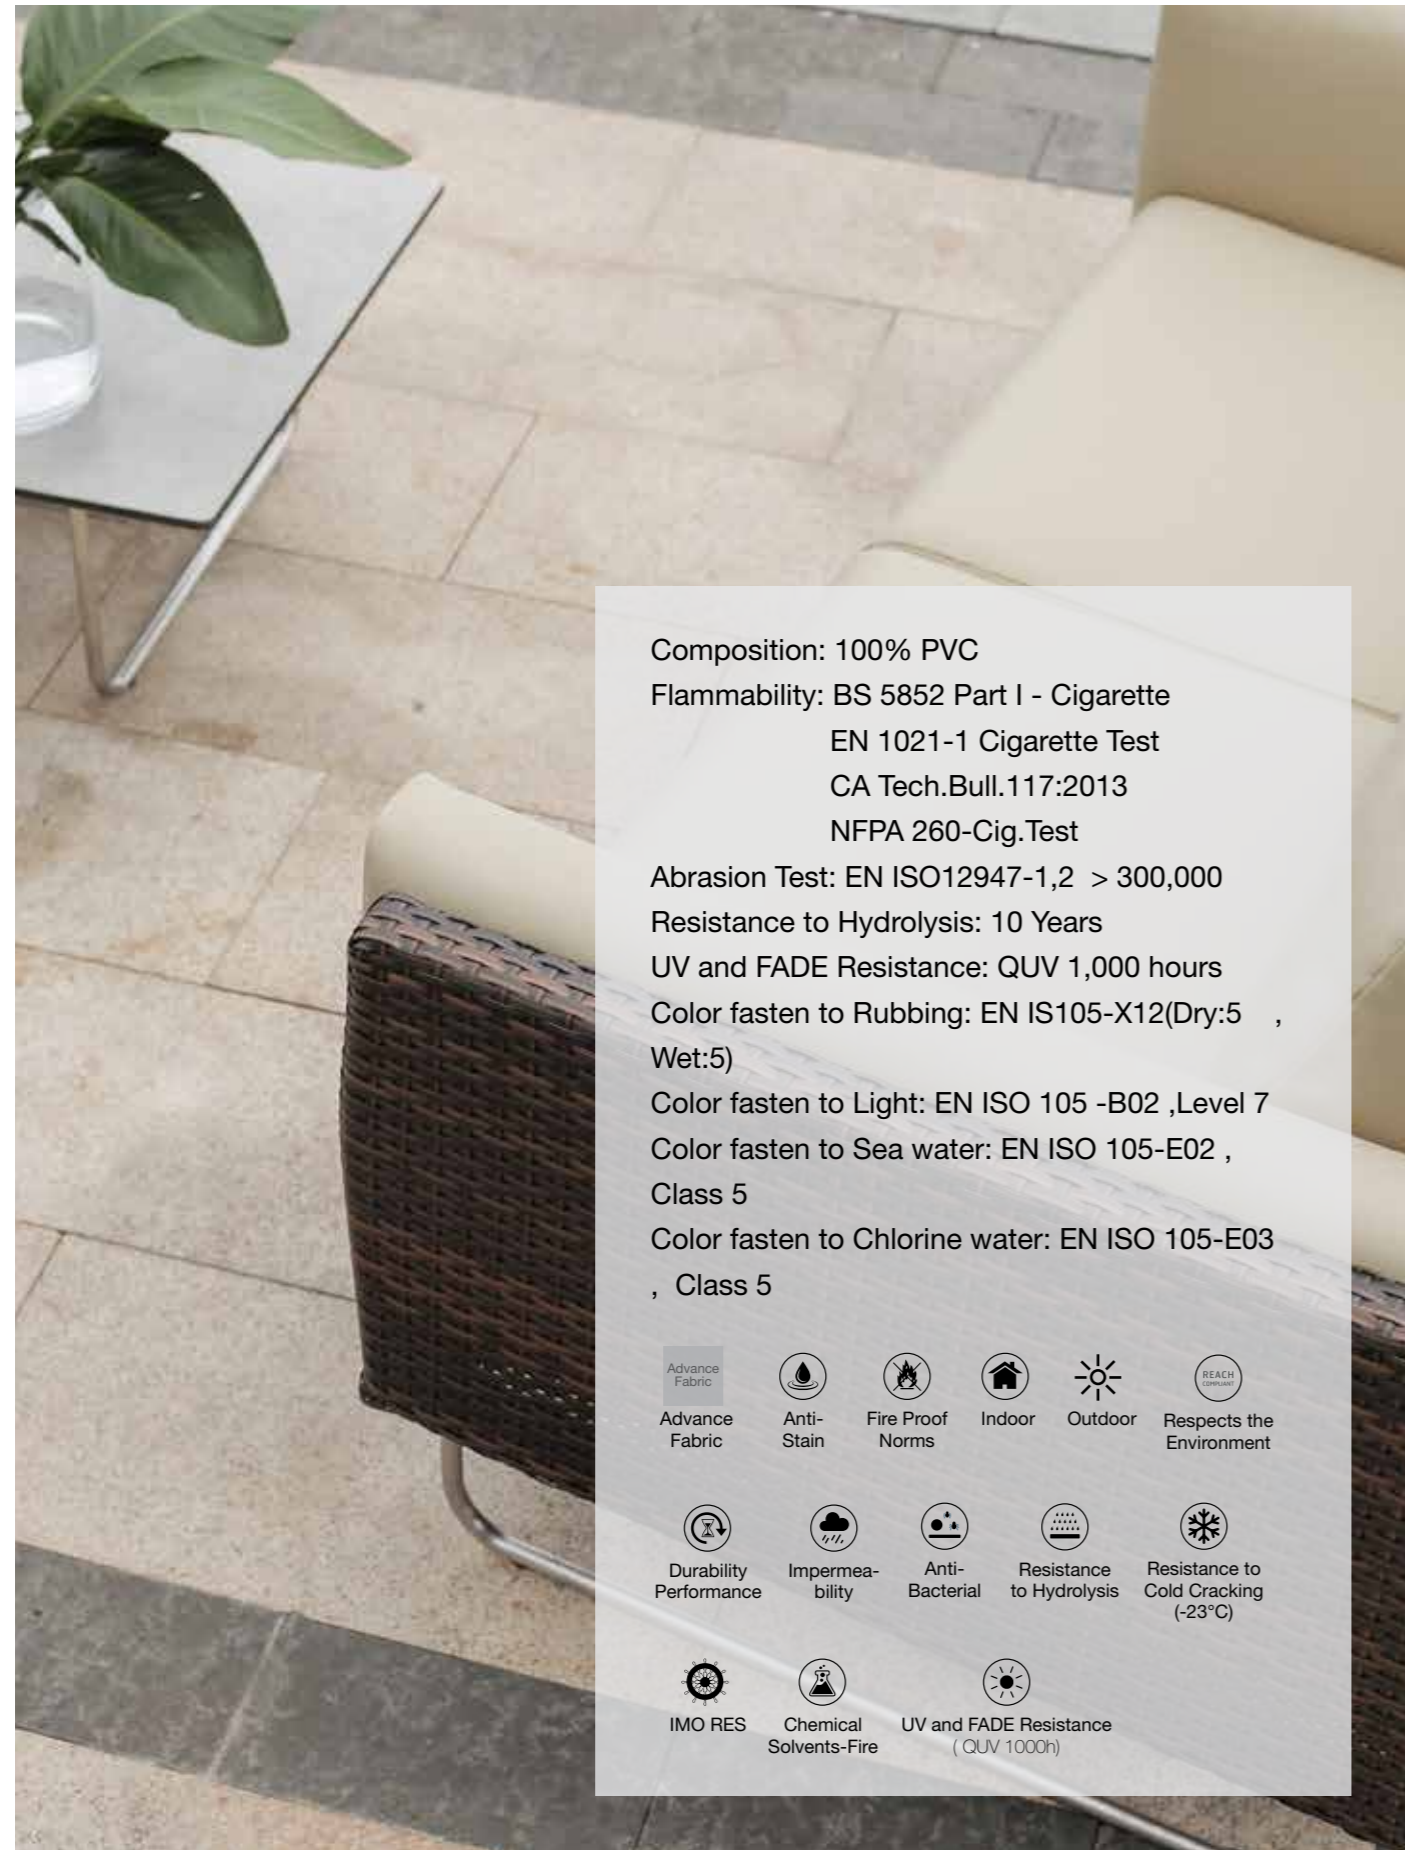

Fire Proof Norms

Indoor

Outdoor

Respects the Environment

Durability Performance

UV and FADE Resistance

**Composition:** 100% PVC  
**Flammability:** BS 5852 Part I - Cigarette  
 EN 1021-1 Cigarette Test  
 CA Tech.Bull.117:2013  
 NFPA 260-Cig.Test  
**Abrasion Test:** EN ISO12947-1,2 > 300,000  
**Resistance to Hydrolysis:** 10 Years  
**UV and FADE Resistance:** QUV 1,000 hours  
**Color fasten to Rubbing:** EN IS105-X12(Dry:5 ,  
 Wet:5)  
**Color fasten to Light:** EN ISO 105 -B02 ,Level 7  
**Color fasten to Sea water:** EN ISO 105-E02 ,  
 Class 5  
**Color fasten to Chlorine water:** EN ISO 105-E03  
 , Class 5