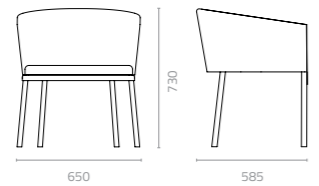

# QUBE

**Qube coffee table**  
W800 x D800 x H400mm  
Packing: 0.270m<sup>3</sup>, 1pc/ctn

W1200 x D700 x H400mm  
Packing: 0.400m<sup>3</sup>, 1pc/ctn

# CHAMELEON

Design Enrique Martí

**Chameleon chair**  
W650 x D585 x H730 x SH445mm  
Packing: 0.350m<sup>3</sup>, 1pc/ctn

**Chameleon chair**  
W650 x D585 x H730 x SH445mm  
Packing: 0.350m<sup>3</sup>, 1pc/ctn

**Chameleon 4L chair**  
W650 x D585 x H730 x SH445mm  
Packing: 0.350m<sup>3</sup>, 1pc/ctn

As its name suggests, blending into the surroundings comes naturally to the Chameleon Chair. Or if preferred, make this cushioned and aluminium-framed lounge chair stand out in outdoor spaces. Just choose between a high backrest or a low one, bare or covered legs, and Sunproof rope, round nylon wicker or Batoryline. It can even be an upholstered chair. And have we mentioned the wide range of colours available?