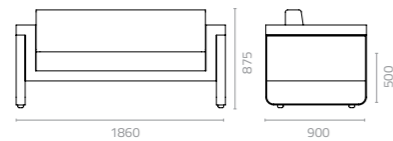

Attitude 2-seater sofa
W1860 x D900 x H875 x SH500mm
Packing: 1.320m³, 1pc/ctn