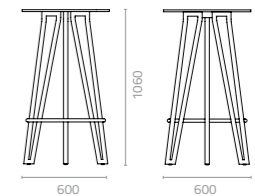

Ratio bar table

Ø600 x H1060mm
Packing: 0.434m³, 1pc/stack