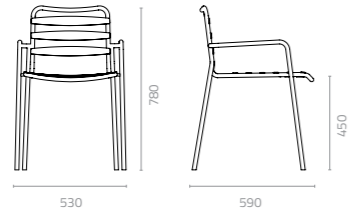

Veritas barstool
W560 x D565 x H960 x SH750mm
Packing: 0.380m³, 1pc/ctn