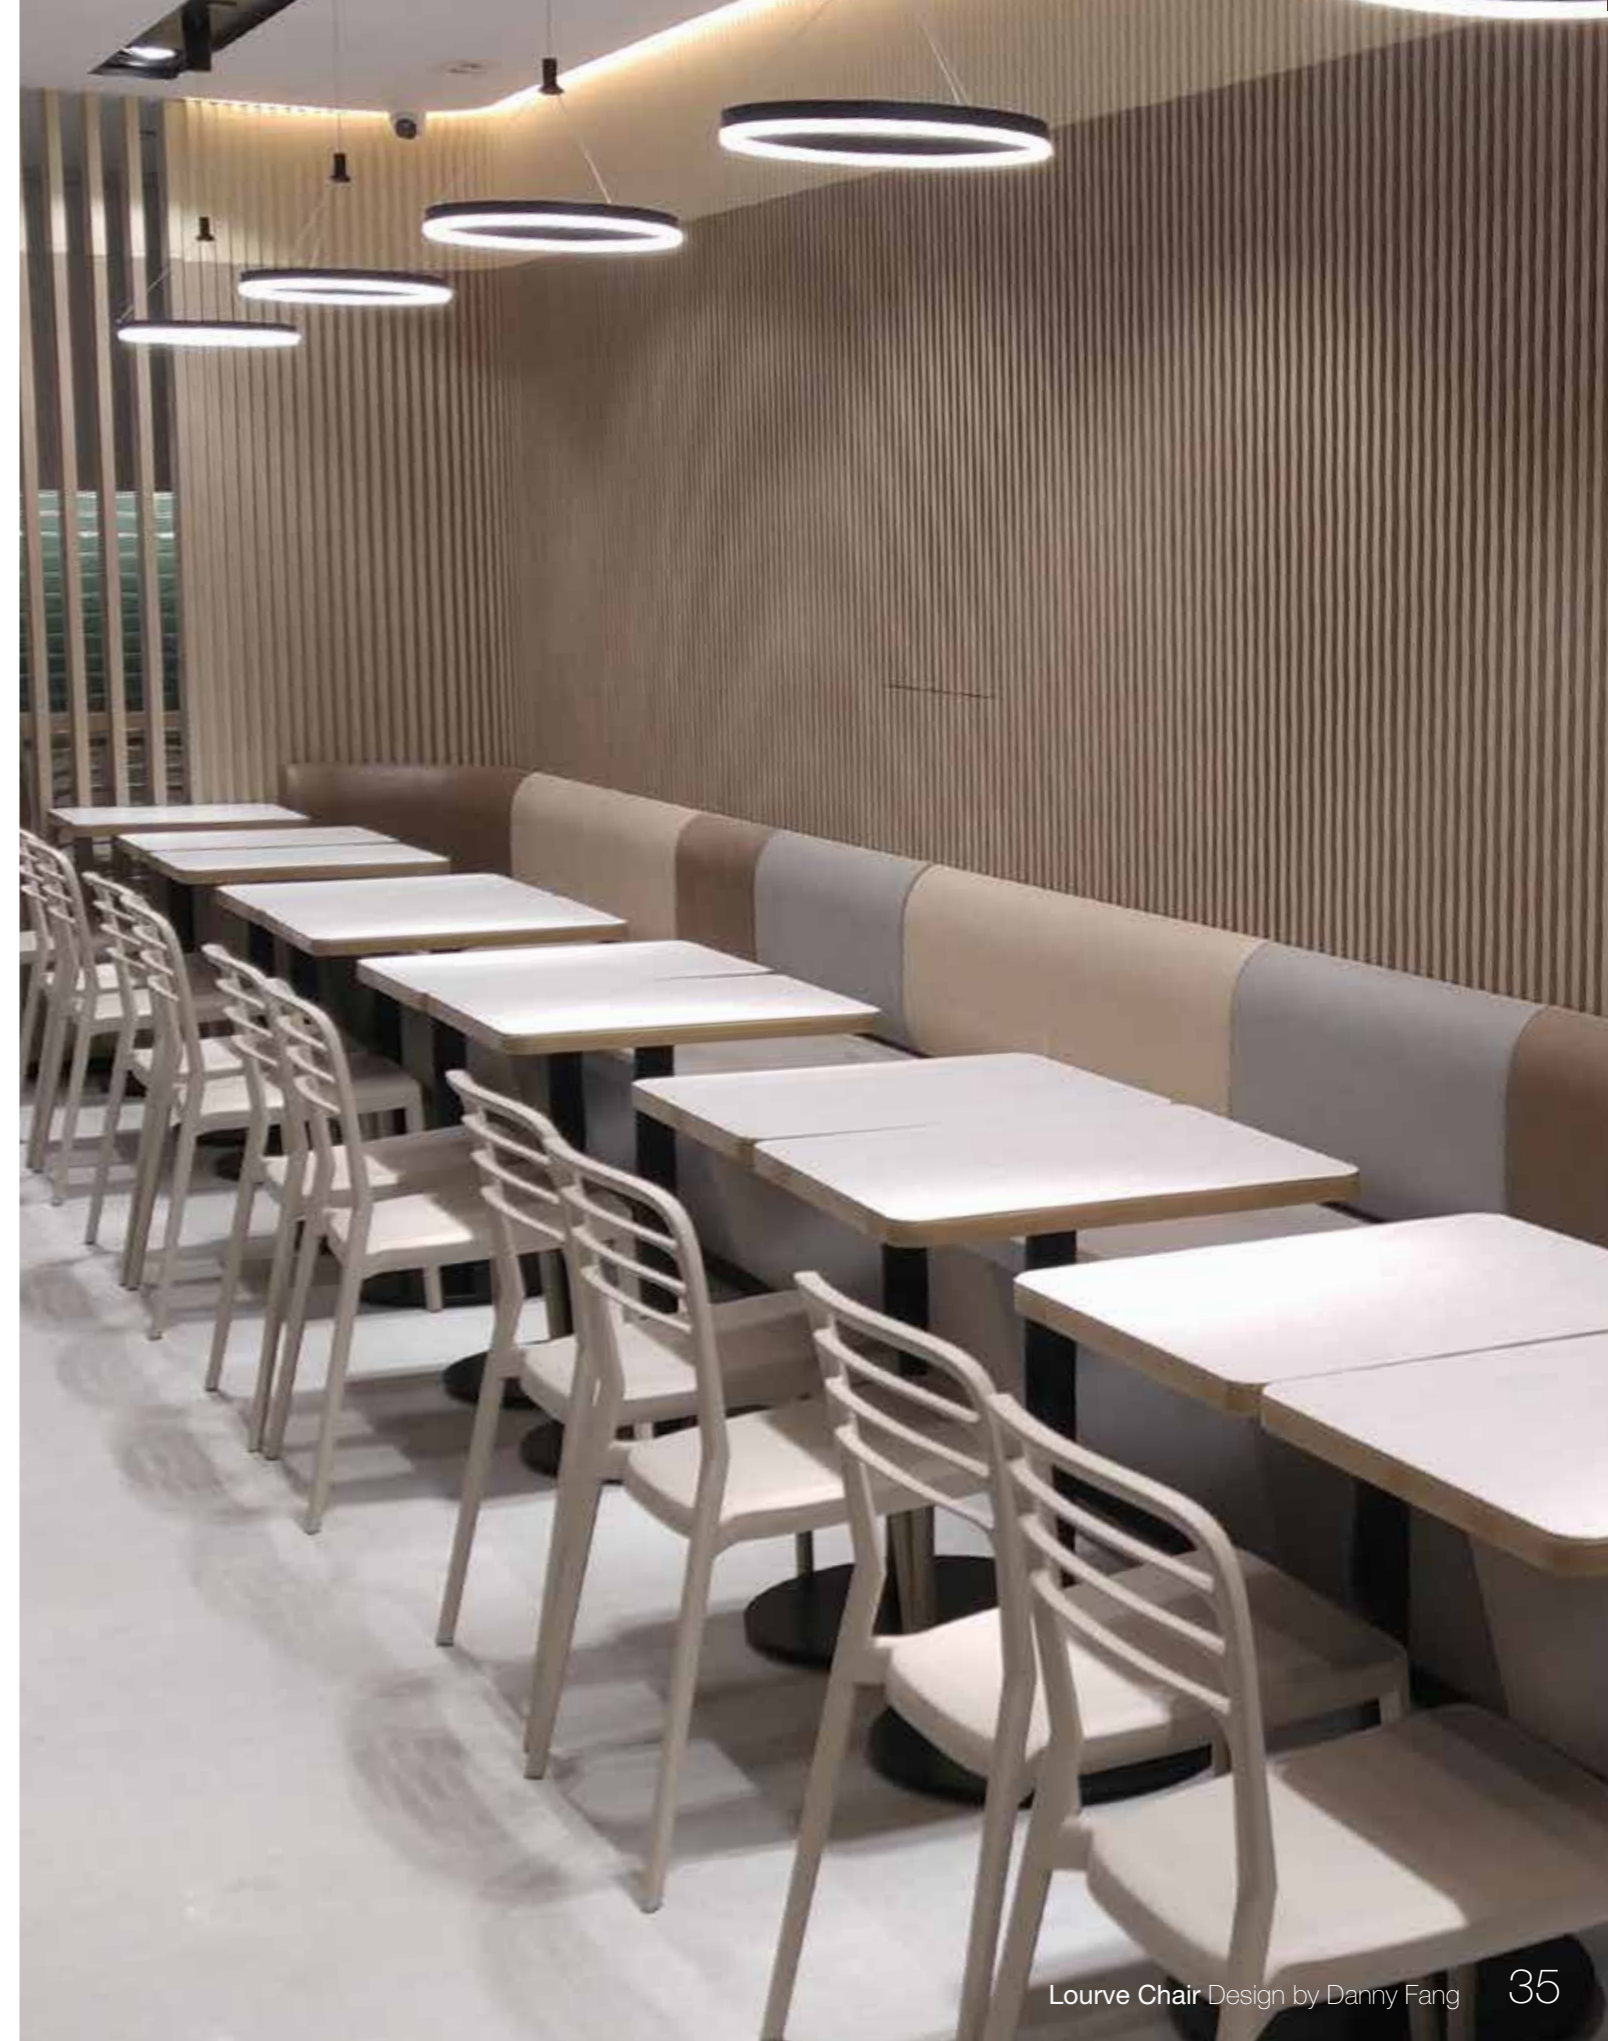

Louvre Chair Patent : 201230269983.0  
120 Chair Patent : 201430432131.8