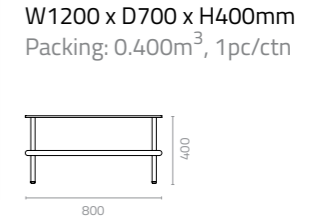

# QUBE

**Qube coffee table**  
W800 x D800 x H400mm  
Packing: 0.270m<sup>3</sup>, 1pc/ctn

W1200 x D700 x H400mm  
Packing: 0.400m<sup>3</sup>, 1pc/ctn