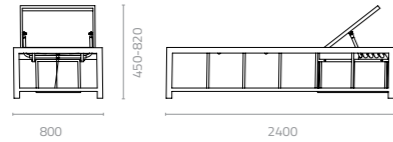

DREAM DOT & MACY

PE Wicker Standard Colours