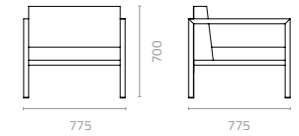

Vierra 1-seater sofa
W775 x D775 x H700mm
Packing: 0.440m³, 1pc/stack