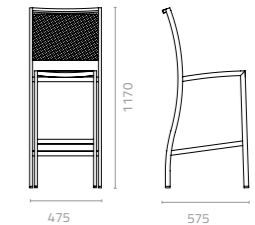

## Aluminium Standard Colours

**Emma textylene barstool**  
W475 x D575 x H1170mm  
Packing: 0.410m<sup>3</sup>, 1pc/ctn

**Emma textylene arm barstool**  
W560 x D570 x H1170mm  
Packing: 0.450m<sup>3</sup>, 1pc/ctn

**Emma flat wicker barstool**  
W475 x D575 x H1170mm  
Packing: 0.410m<sup>3</sup>, 1pc/ctn

**Emma flat wicker arm barstool**  
W560 x D570 x H1170mm  
Packing: 0.450m<sup>3</sup>, 1pc/ctn