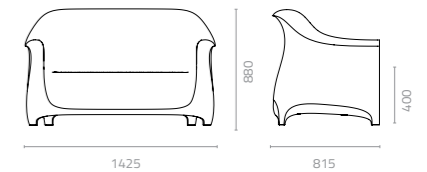

Pinch 2-seater sofa
W1425 x D815 x H880 x SH400mm
Packing: 1.060m³, 1pc/ctn