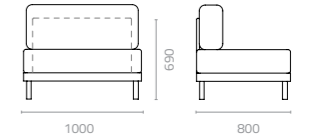

TCB centre

W1000 x D800 x H690 x SH400mm
Packing: 0.616m³, 1pc/stack