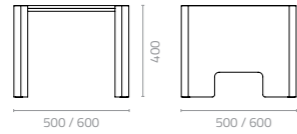

Kumi side table

W500 x D500 x H400mm
Packing: 0.036m³, 2ctn/set

W600 x D600 x H400mm
Packing: 0.045m³, 2ctn/set

W600 x D600 x H600mm
Packing: 0.061m³, 2ctn/set