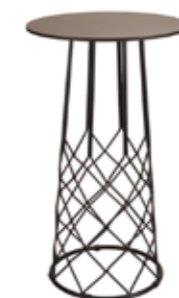

Kanpai big table
Ø575 x H720mm
Packing: 0.550m³, 1set/2ctns