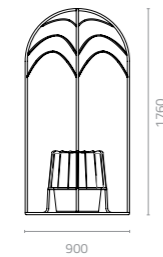

Nest arch with pot
Ø900 x H1760mm
Packing: 1.510m³, 1pc/stack

Nest pot
Ø550 x H515mm
Packing: 0.170m³, 1pc/ctn