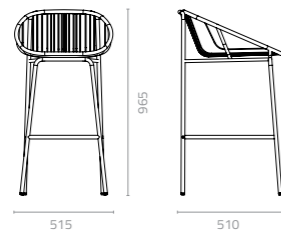

Algieba barstool

W515 x D510 x H965mm
Packing: 0.250m³, 2pcs/ctn