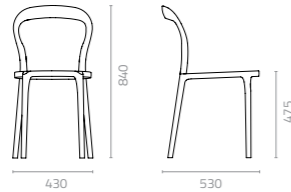

# HEATHER

**Heather chair with PP seat**  
 W430 x D530 x H840 x SH475mm  
 Packing: 0.288m<sup>3</sup>, 4pcs/ctn  
 Stackable

The Heather chair easily adapts to individual preferences merely by offering the same sturdy polypropylene frame in a range of colours combined with a choice of materials for the seat. Four different materials are available for the seat: polypropylene, wicker, artwood, and textylene.

## PP Standard Colours

**Parker chair with PP seat**  
 W430 x D530 x H880 x SH475mm  
 Packing: 0.274m<sup>3</sup>, 4pcs/ctn  
 Stackable

**Parker chair with wicker seat**  
 W430 x D530 x H880 x SH475mm  
 Packing: 0.270m<sup>3</sup>, 4pcs/ctn  
 Stackable

**Parker chair with artwood seat**  
 W430 x D530 x H880 x SH475mm  
 Packing: 0.274m<sup>3</sup>, 4pcs/ctn  
 Stackable

**Parker chair with textylene seat**  
 W430 x D530 x H880 x SH475mm  
 Packing: 0.270m<sup>3</sup>, 4pcs/ctn  
 Stackable

# MELROSE

**Melrose chair with PP seat**  
 W430 x D530 x H840 x SH475mm  
 Packing: 0.288m<sup>3</sup>, 4pcs/ctn  
 Stackable

**Melrose chair with wicker seat**  
 W430 x D530 x H840 x SH475mm  
 Packing: 0.290m<sup>3</sup>, 4pcs/ctn  
 Stackable