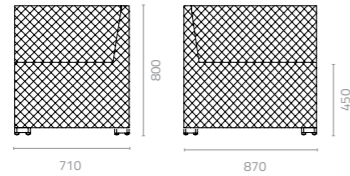

Ocean right module
W710 x D870x H800 x SH450mm
Packing: 0.500m³, 1pc/ctn