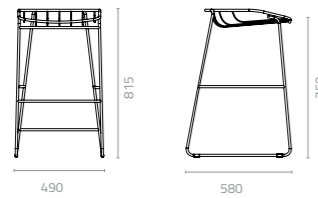

Basket high stool

W490 x D580 x H815 x SH750mm
Packing: 0.225m³, 1pc/ctn