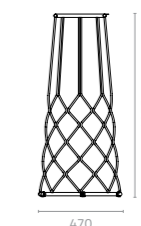

Kanpai big table
Ø575 x H720mm
Packing: 0.550m³, 1set/2ctns