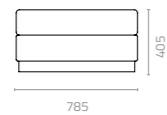

Mediterranean ottoman
W785 x D785 x H405mm
Packing: 0.289m³, 1pc/ctn