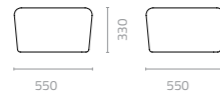

Matryoshka child 1 chair
W550 x D550 x H330mm
Packing: 0.210m³, 1pc/stack