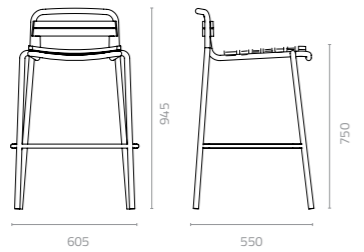

### Adela chair

W590 x D610 x H755 x SH450mm

Packing: 0.432m<sup>3</sup>, 4pcs/ctn

Stackable

### Adela arm chair

W610 x D610 x H755 x SH450mm

Packing: 0.46m<sup>3</sup>, 4pcs/ctn

Stackable

### Adela barstool

W605 x D550 x H945 x SH750mm

Packing: 0.409 m<sup>3</sup>, 2pcs/ctn

Stackable

The traditional ideal of an aluminium and wood chair is reworked in the Adela, with softly rounded edges and a little broader on all sides for extra comfort.