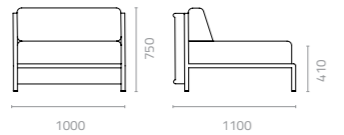

Sky centre unit
W1000 x D1100 x H750 x SH410mm
Packing: 1.050m³, 1pc/ctn