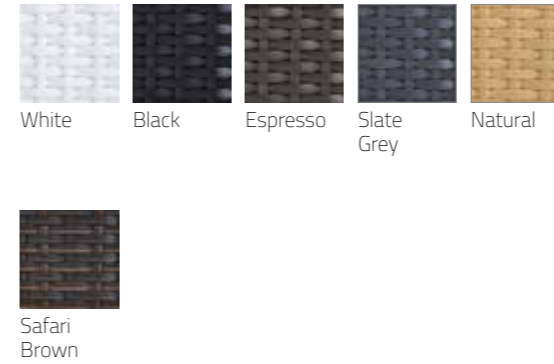

NEO

Design Enrique Martí

MOEL & LEON

Design Enrique Martí

Design KIAN

Fancy feeling cosily suspended in midair when sitting or lying down? Like big cradles, the one-seater, two-seater and three-seater in the Neo Collection all seem to dangle weightlessly in the air, supported at both ends by legs of sturdy teak wood or powder-coated steel. Wide armrests easily balance a drink or a book. The Collection is constructed of flat wicker on aluminium frames with foam cushions in Sunproof outdoor fabric.

The square lounge seat-styled Moel Collection is a natural choice for environments that require furniture to be adaptable. This modular range of 1950s-inspired sofas can be arranged in combinations that maximise the space available. Upholstered in Sunproof fabric or sporting wickerwork on a stainless steel frame, all three versions of the sofa are ideal for outdoor use. Indoor fabric is an option for indoor spaces.

Metal Standard Colours

PE Wicker Standard Colours