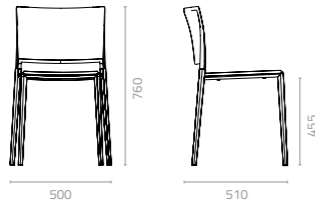

## Louvre chair

W490 x D525 x H805 x SH450mm

Packing: 0.270m<sup>3</sup>, 4pcs/ctn

Stackable

## 120 chair

W500 x D510 x H760 x SH455mm

Packing: 0.258m<sup>3</sup>, 4pcs/ctn

Stackable

Inspired by the American Midwestern style and Shaker craftsmanship, the stackable Louvre chair is a lightweight chair with an open backrest. It reinterprets the design of traditional wooden chairs and utilises the quality of modern plastic injection moulding technology. It is a no-nonsense design that is enjoyable and familiar to the user, and at the same time, modern and fun. The Louvre Chair is stackable and can be used indoors and outdoors.