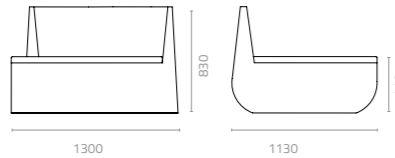

## PE Wicker Standard Colours

White Black Espresso Slate Grey Natural

Safari Brown

**Snake straight end sofa (left/right)**  
W1610 x D815 x H830 x SH440mm  
Packing: 1.920m<sup>3</sup>, 2pcs/stack

**Snake curved end sofa (left/right)**  
W1300 x D1130 x H830 x SH440mm  
Packing: 5.300m<sup>3</sup>, 2pcs/stac