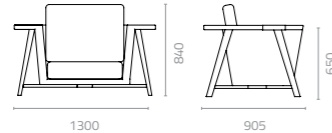

# MOEL & LEON

Design Enrique Martí

Design KIAN

**Neo 1-seater sofa**  
W1300 x D905 x H840 x SH390mm  
Packing: 0.846m<sup>3</sup>, 1pc/stack

Fancy feeling cosily suspended in midair when sitting or lying down? Like big cradles, the one-seater, two-seater and three-seater in the Neo Collection all seem to dangle weightlessly in the air, supported at both ends by legs of sturdy teak wood or powder-coated steel. Wide armrests easily balance a drink or a book. The Collection is constructed of flat wicker on aluminium frames with foam cushions in Sunproof outdoor fabric.