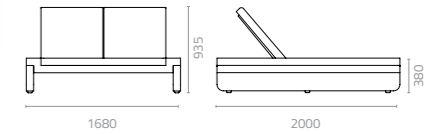

Attitude double sunbed
W1680 x D2000 x H935 x SH380mm
Packing: 1.170m³, 1pc/ctn