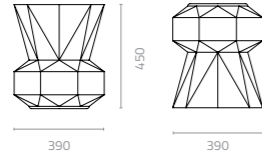

Polyethylene

CAP & TERRAZA

Design Enrique Marti

Design KIAN

Cap

W390 x D390 x H450mm

Packing: 0.079m³, 1pc/ctn