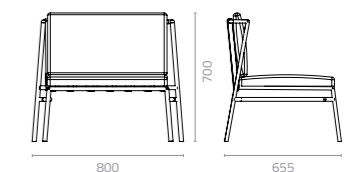

## Metal Standard Colours

Black  
M-1

Textured  
Brown  
M-8

Textured  
Grey  
M-7

White  
M-4

**Baboso Lounge**  
W800 x D655 x H700 x SH4 15mm  
Packing: 0.385m<sup>3</sup>, 1pcs/ctn  
Aluminium & outdoor fabric