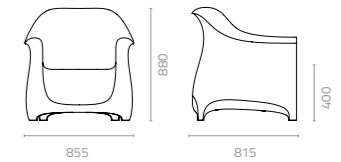

Pinch 1-seater sofa
W855 x D815 x H880 x SH400mm
Packing: 0.640m³, 1pc/ctn