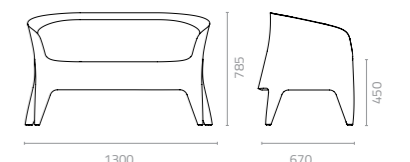

Obie love seat
W1300 x D670 x H785 x SH450mm
Packing: 0.770m³, 1pc/ctn

Pinch 1-Seater Chair Patent: 201130137257.9

Obie Arm Chair Patent: 201030107987-X

Obie Love Seat Patent: 2010301079564