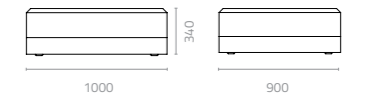

Zen pouf
W1000 x D900 x H340mm
Packing: 0.360m³, 1pc/ctn