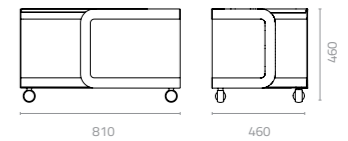

## Aluminium Standard Colours

Texture  
Black  
M-2

Textured  
Brown  
M-8

Textured  
Grey  
M-7

Texture  
Brick Red  
M-17

Texture  
Pink  
M-28

Textured  
Green  
M-30

**Vienna coffee table**  
W810 x D460 x H460mm  
Packing: 0.241m<sup>3</sup>, 2ctn/set

**Vienna side table**  
Ø500 x H500mm  
Packing: 0.166m<sup>3</sup>, 2ctn/set

**Vienna cocktail table**  
W970 x D460 x H710mm  
Packing: 0.395m<sup>3</sup>, 2ctn/set