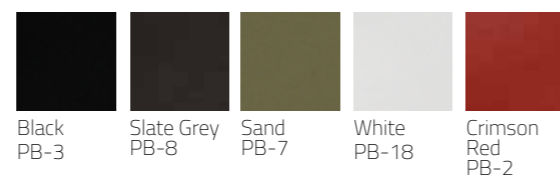

PP Standard Colours